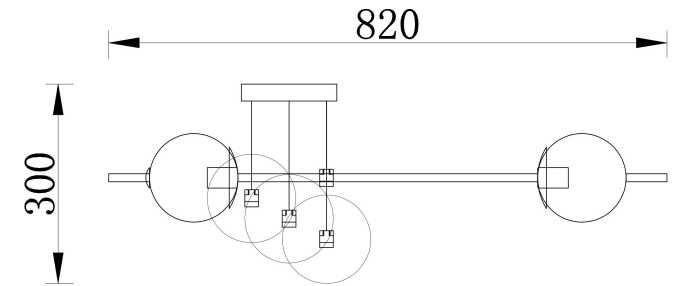

FREYA
TRADITION OF QUALITY

Instruction

FR5205PL-08BS

8xE27 60W

Model: FR5205PL-08BS

Collection: Modern

Pendant Lamps