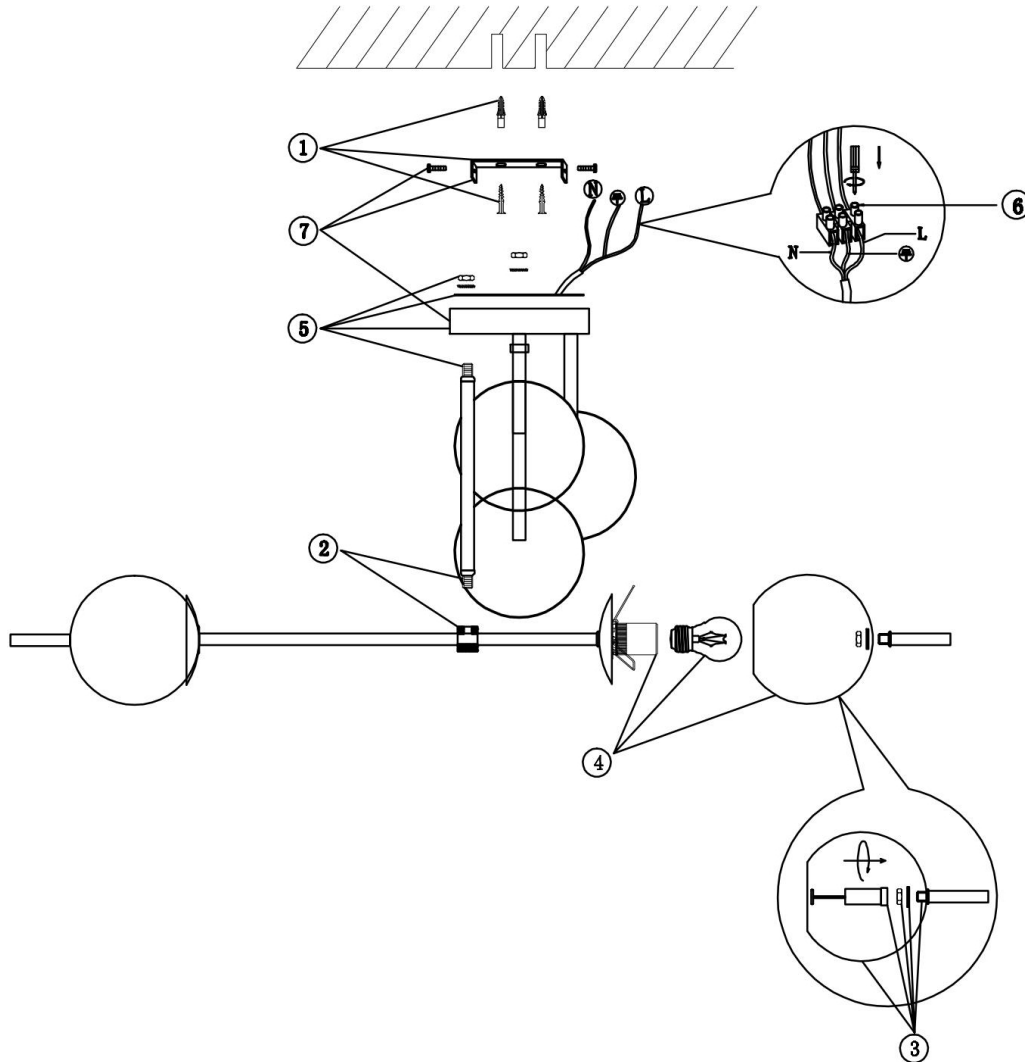

FREYA
TRADITION OF QUALITY

Instruction

FR5205PL-08BS

8xE27 60W

Model: FR5205PL-08BS

Collection: Modern

Pendant Lamps