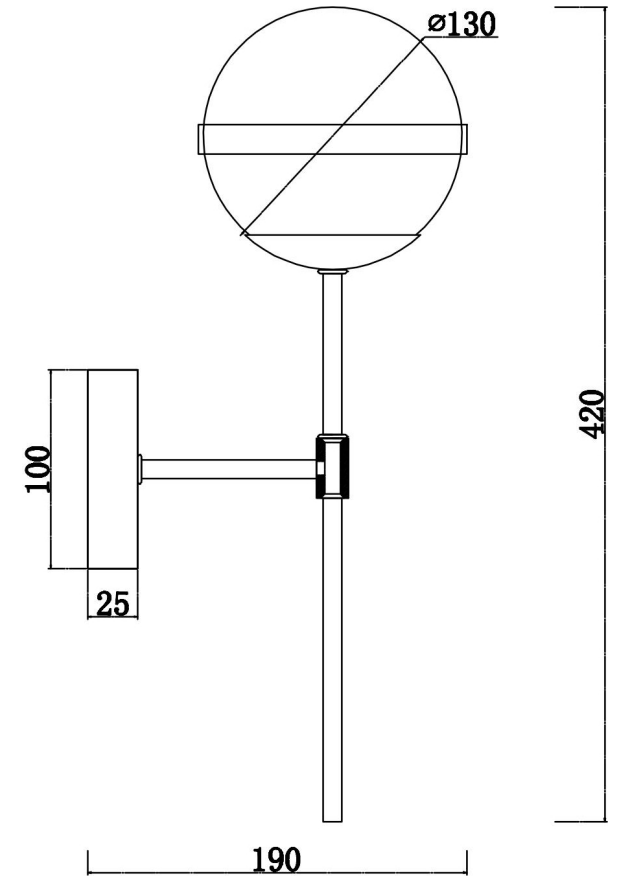

FREYA
TRADITION OF QUALITY

Instruction

FR5204WL-01BS

1xE27 60W

Model: FR5204WL-01BS

Collection: Modern

Wall Lamps