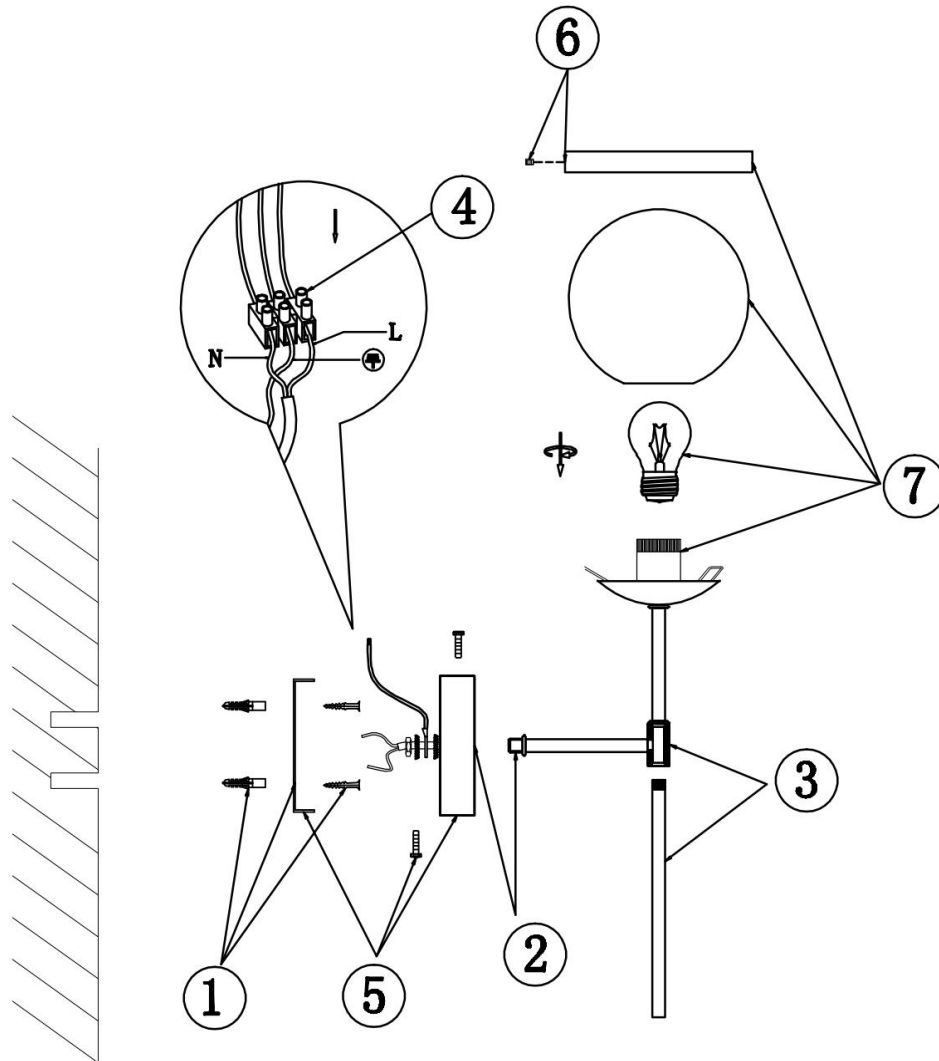

FREYA
TRADITION OF QUALITY

Instruction

FR5204WL-01BS

1xE27 60W

Model: FR5204WL-01BS

Collection: Modern

Wall Lamps