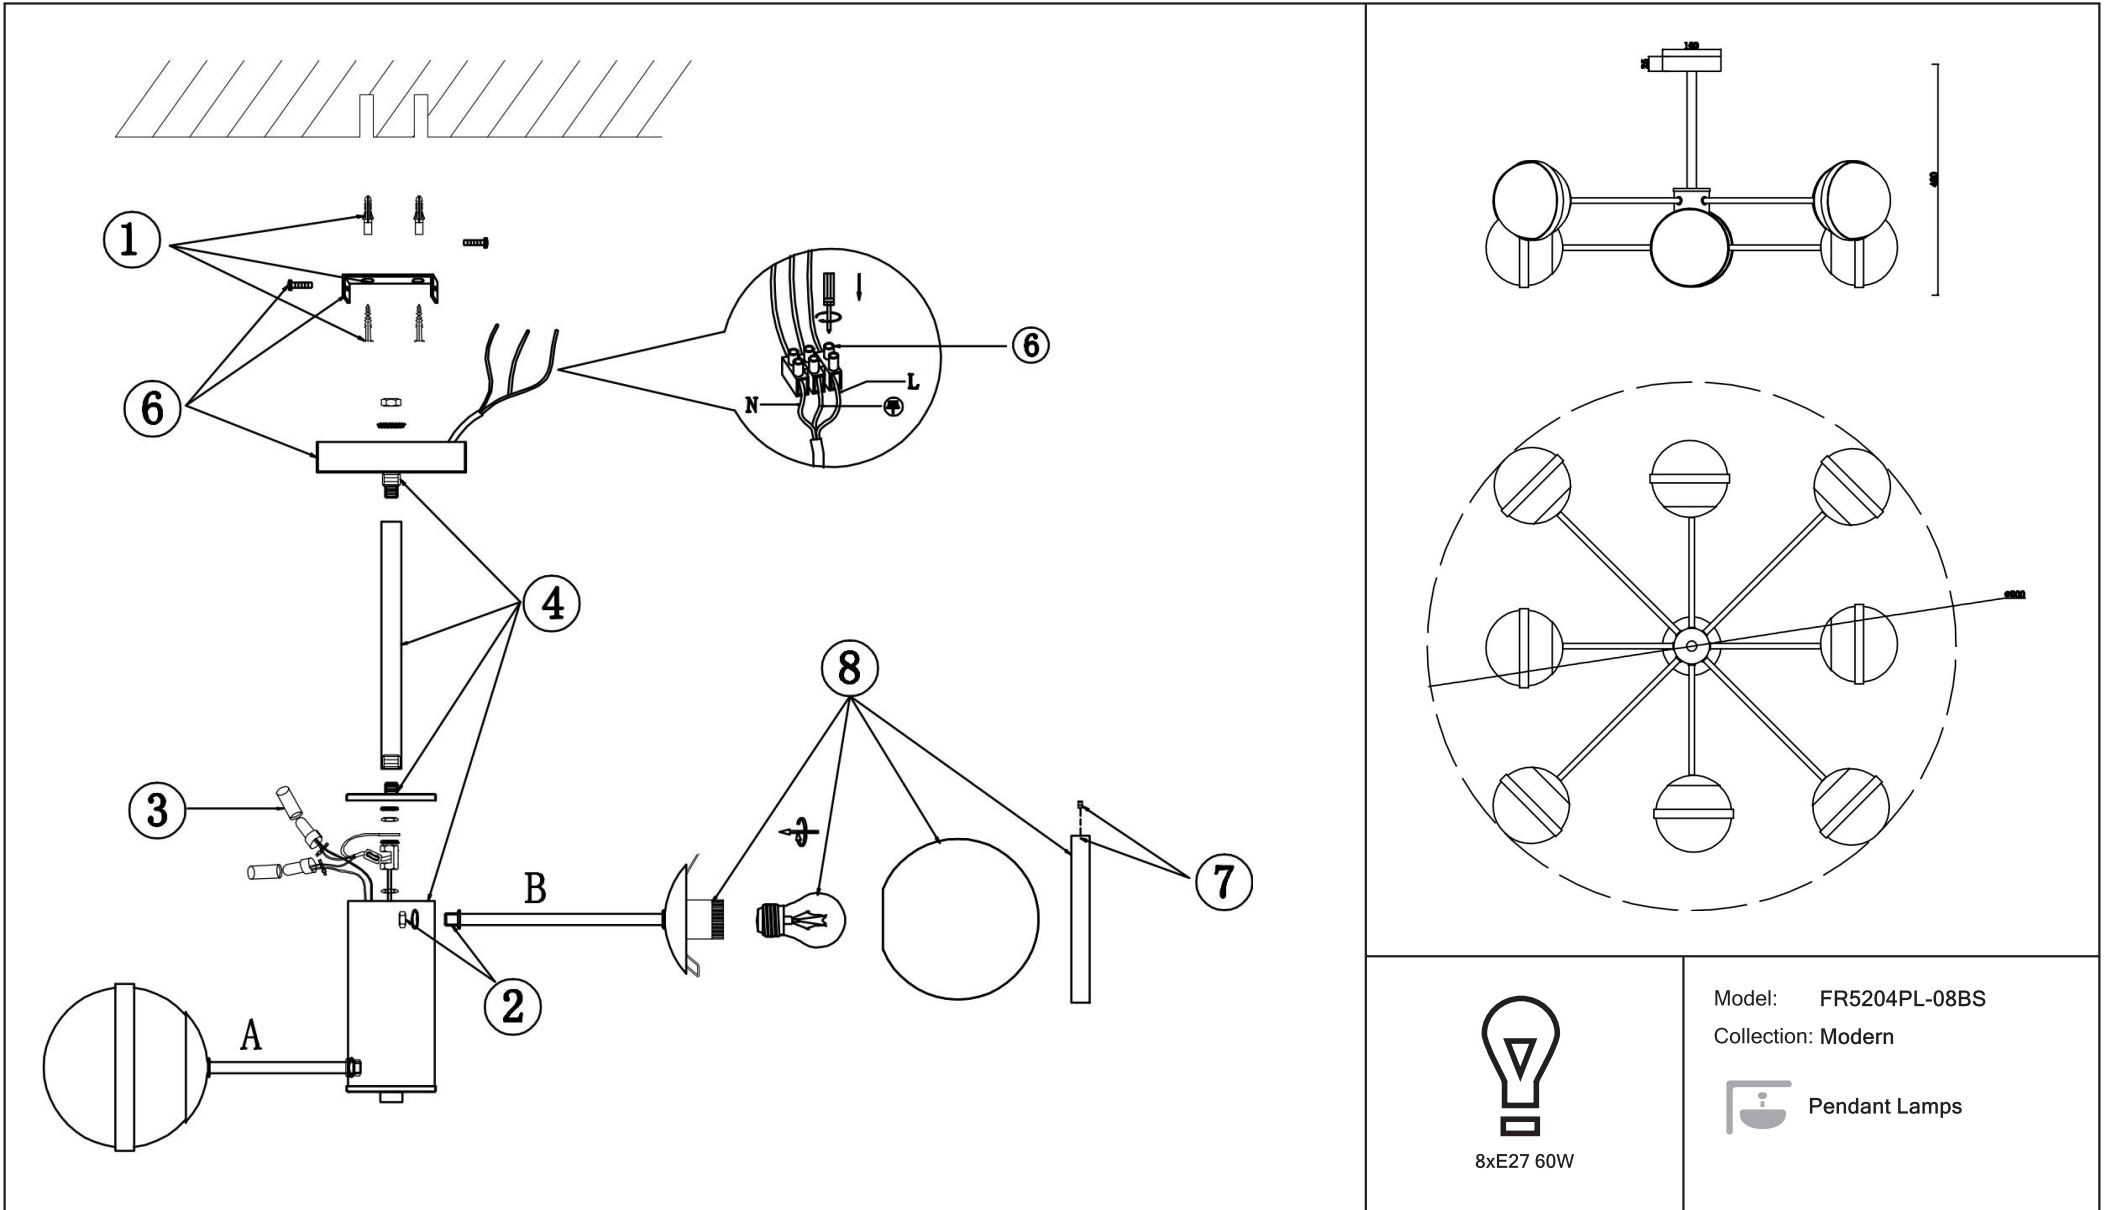

FREYA
TRADITION OF QUALITY

Instruction

FR5204PL-08BS

8xE27 60W

Model: FR5204PL-08BS

Collection: Modern

Pendant Lamps