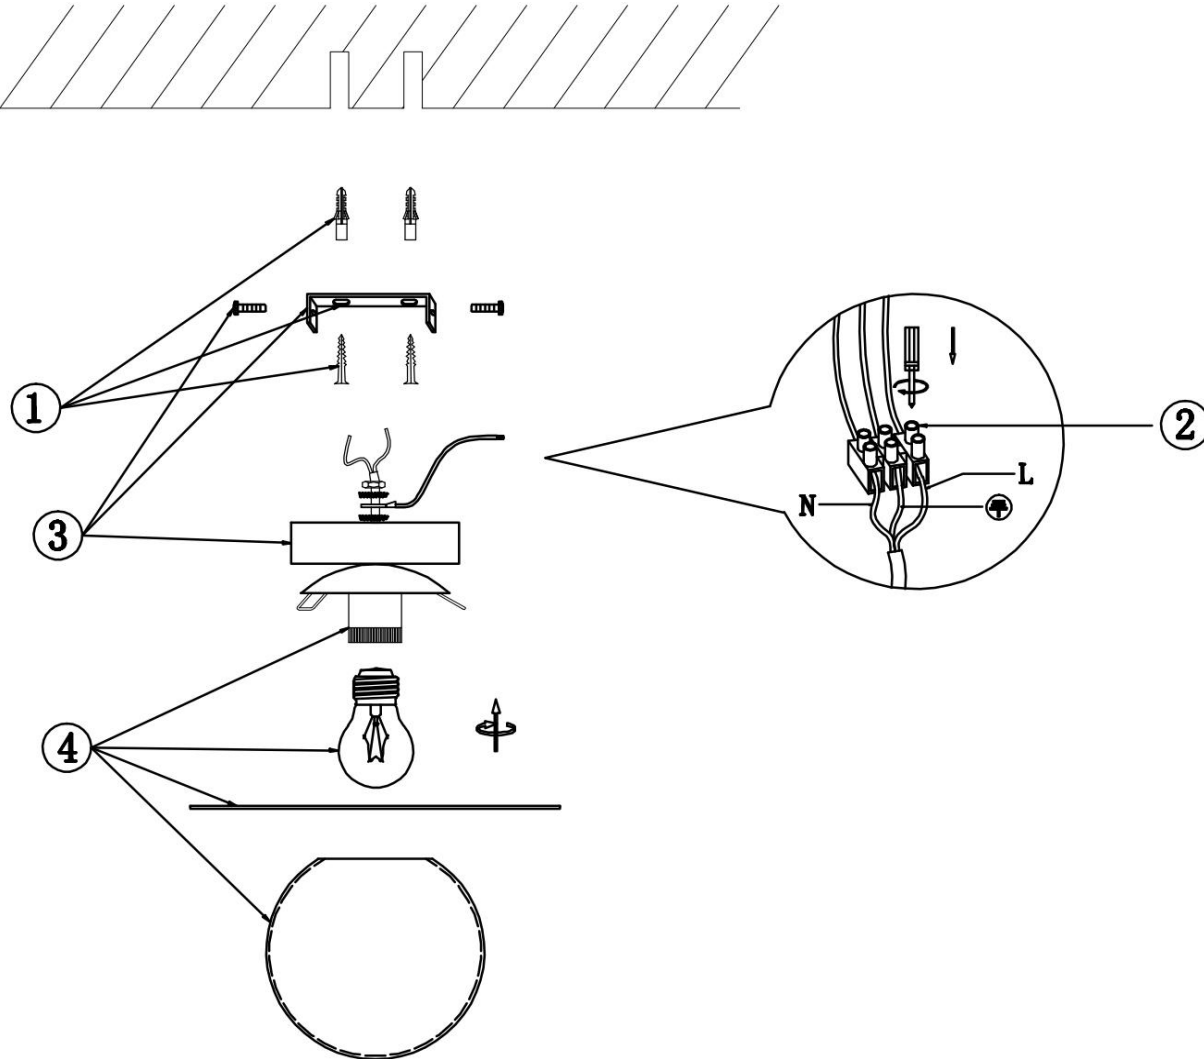

FREYA
TRADITION OF QUALITY

Instruction

FR5202WL-01BS

1xE27 60W

Model: FR5202WL-01BS

Collection: Modern

Wall Lamps