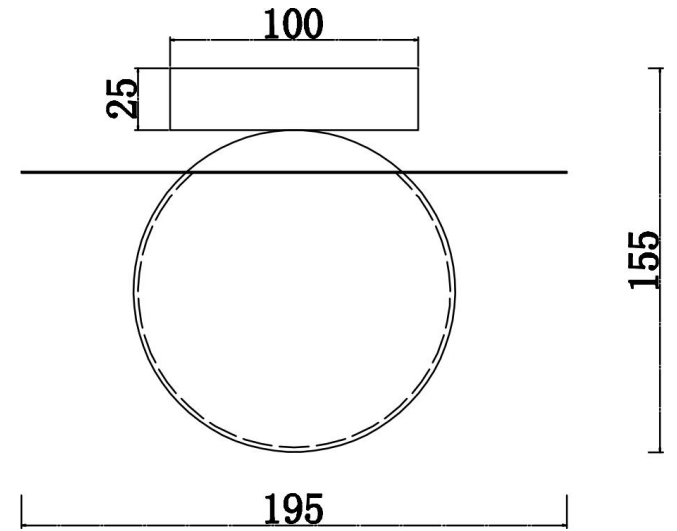

FREYA
TRADITION OF QUALITY

Instruction

FR5202WL-01BS

1xE27 60W

Model: FR5202WL-01BS

Collection: Modern

Wall Lamps