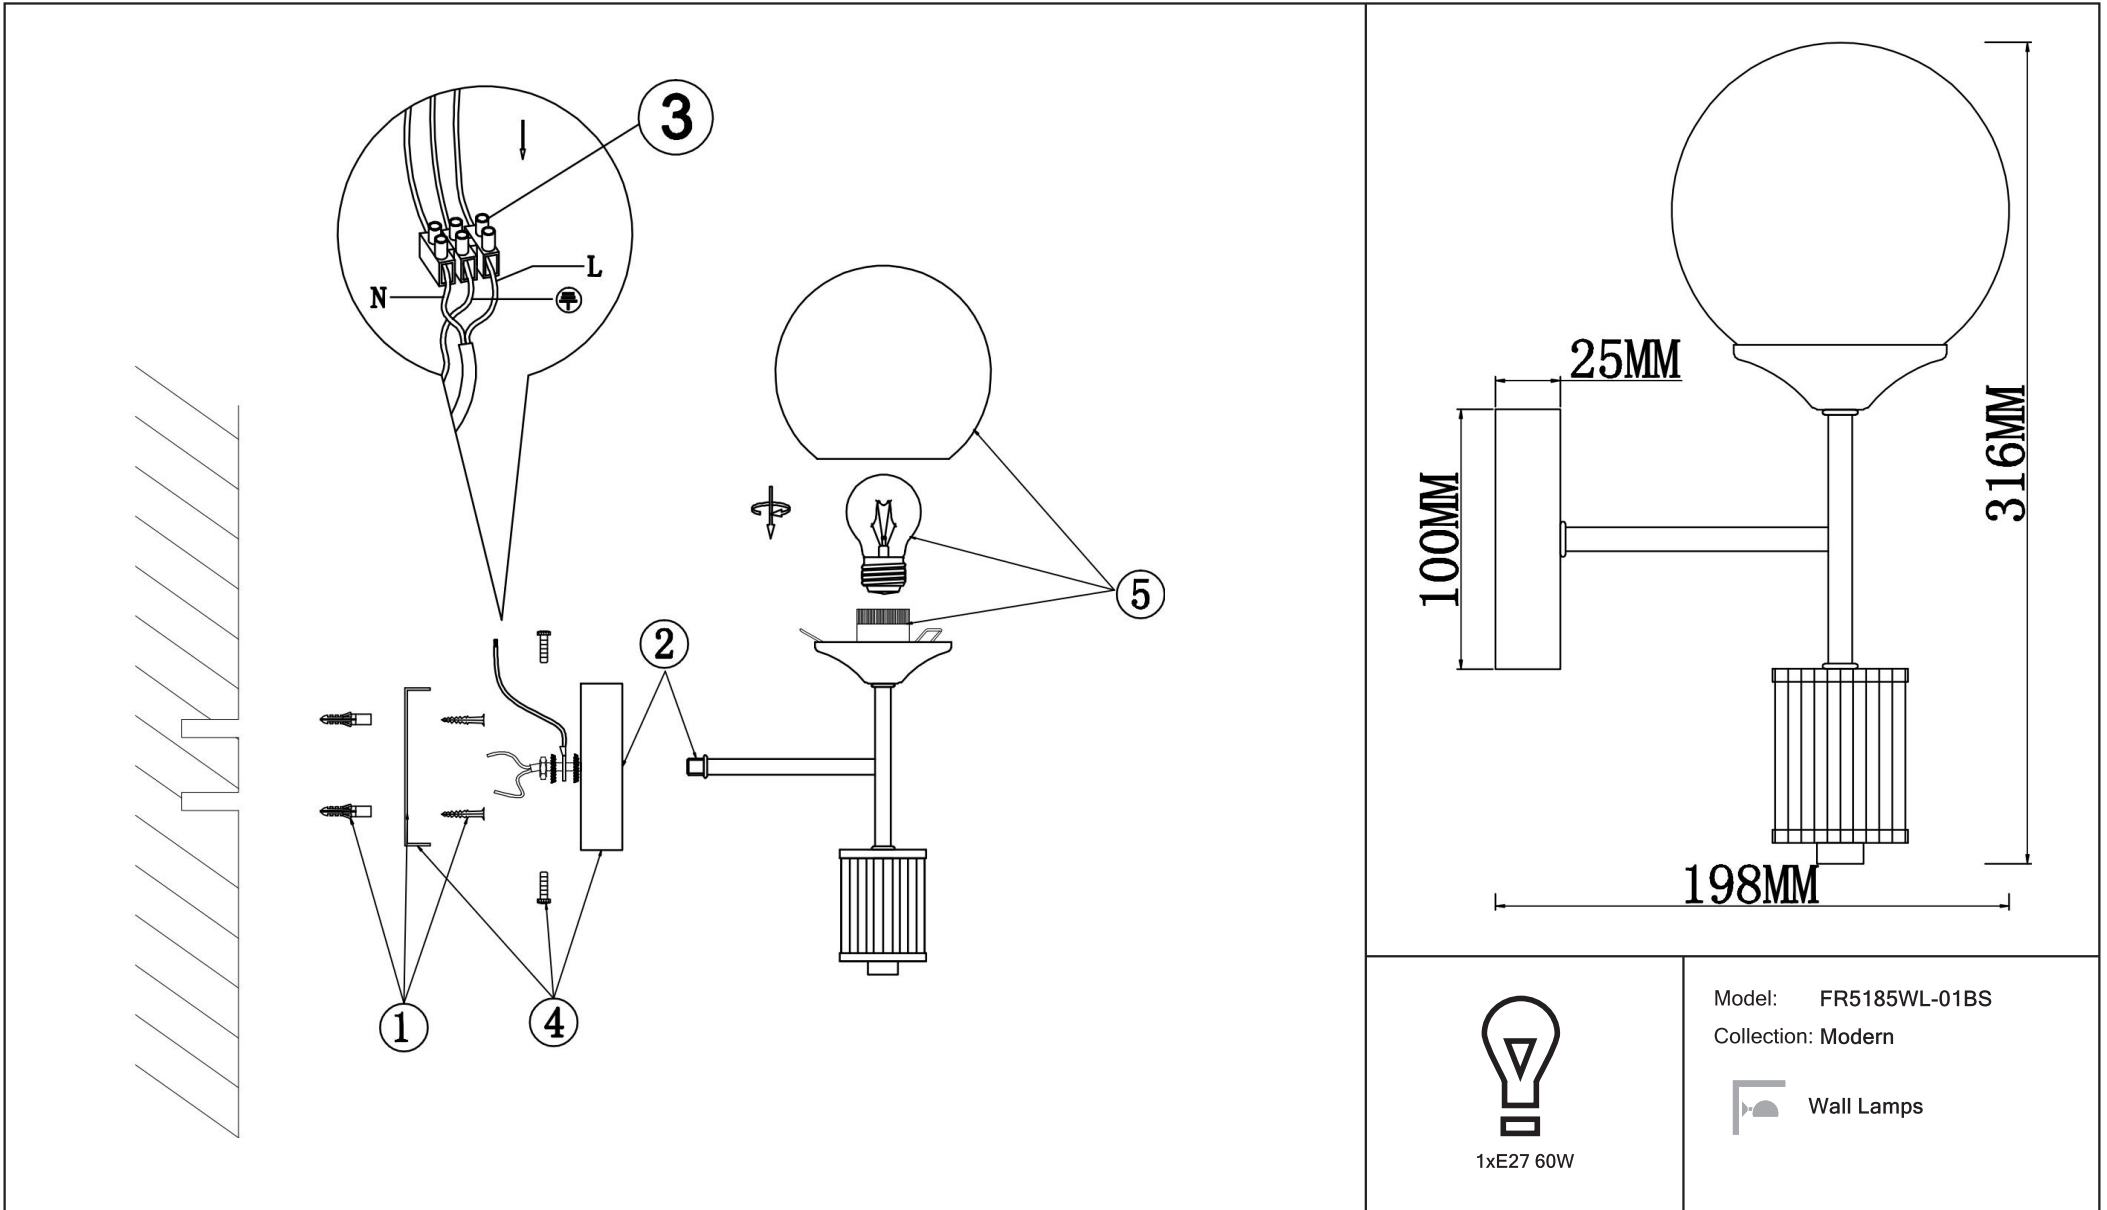

FREYA
TRADITION OF QUALITY

Instruction

FR5185WL-01BS

1xE27 60W

Model: FR5185WL-01BS

Collection: Modern

Wall Lamps