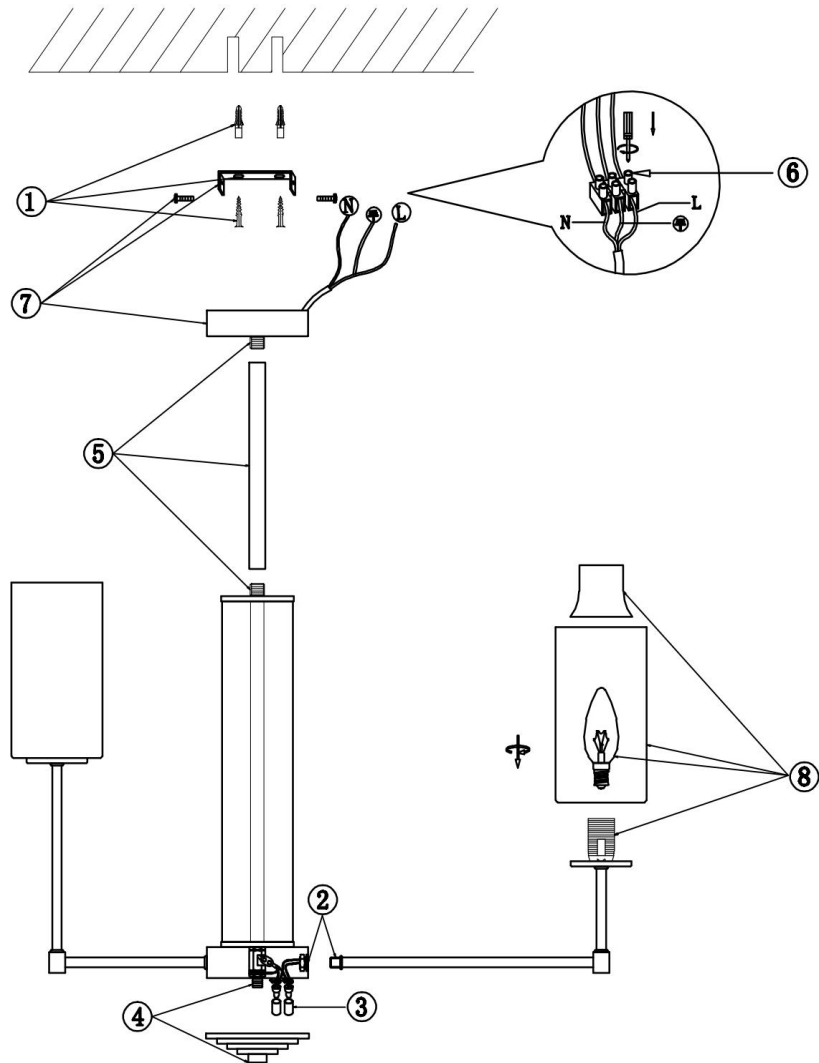

FREYA
TRADITION OF QUALITY

Instruction

FR5184PL-06CH

6xE14 60W

Model: FR5184PL-06CH

Collection: Modern

Pendant Lamps