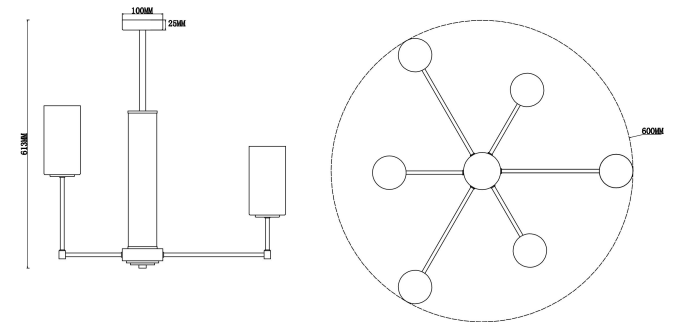

FREYA
TRADITION OF QUALITY

Instruction

FR5184PL-06CH

6xE14 60W

Model: FR5184PL-06CH

Collection: Modern

Pendant Lamps