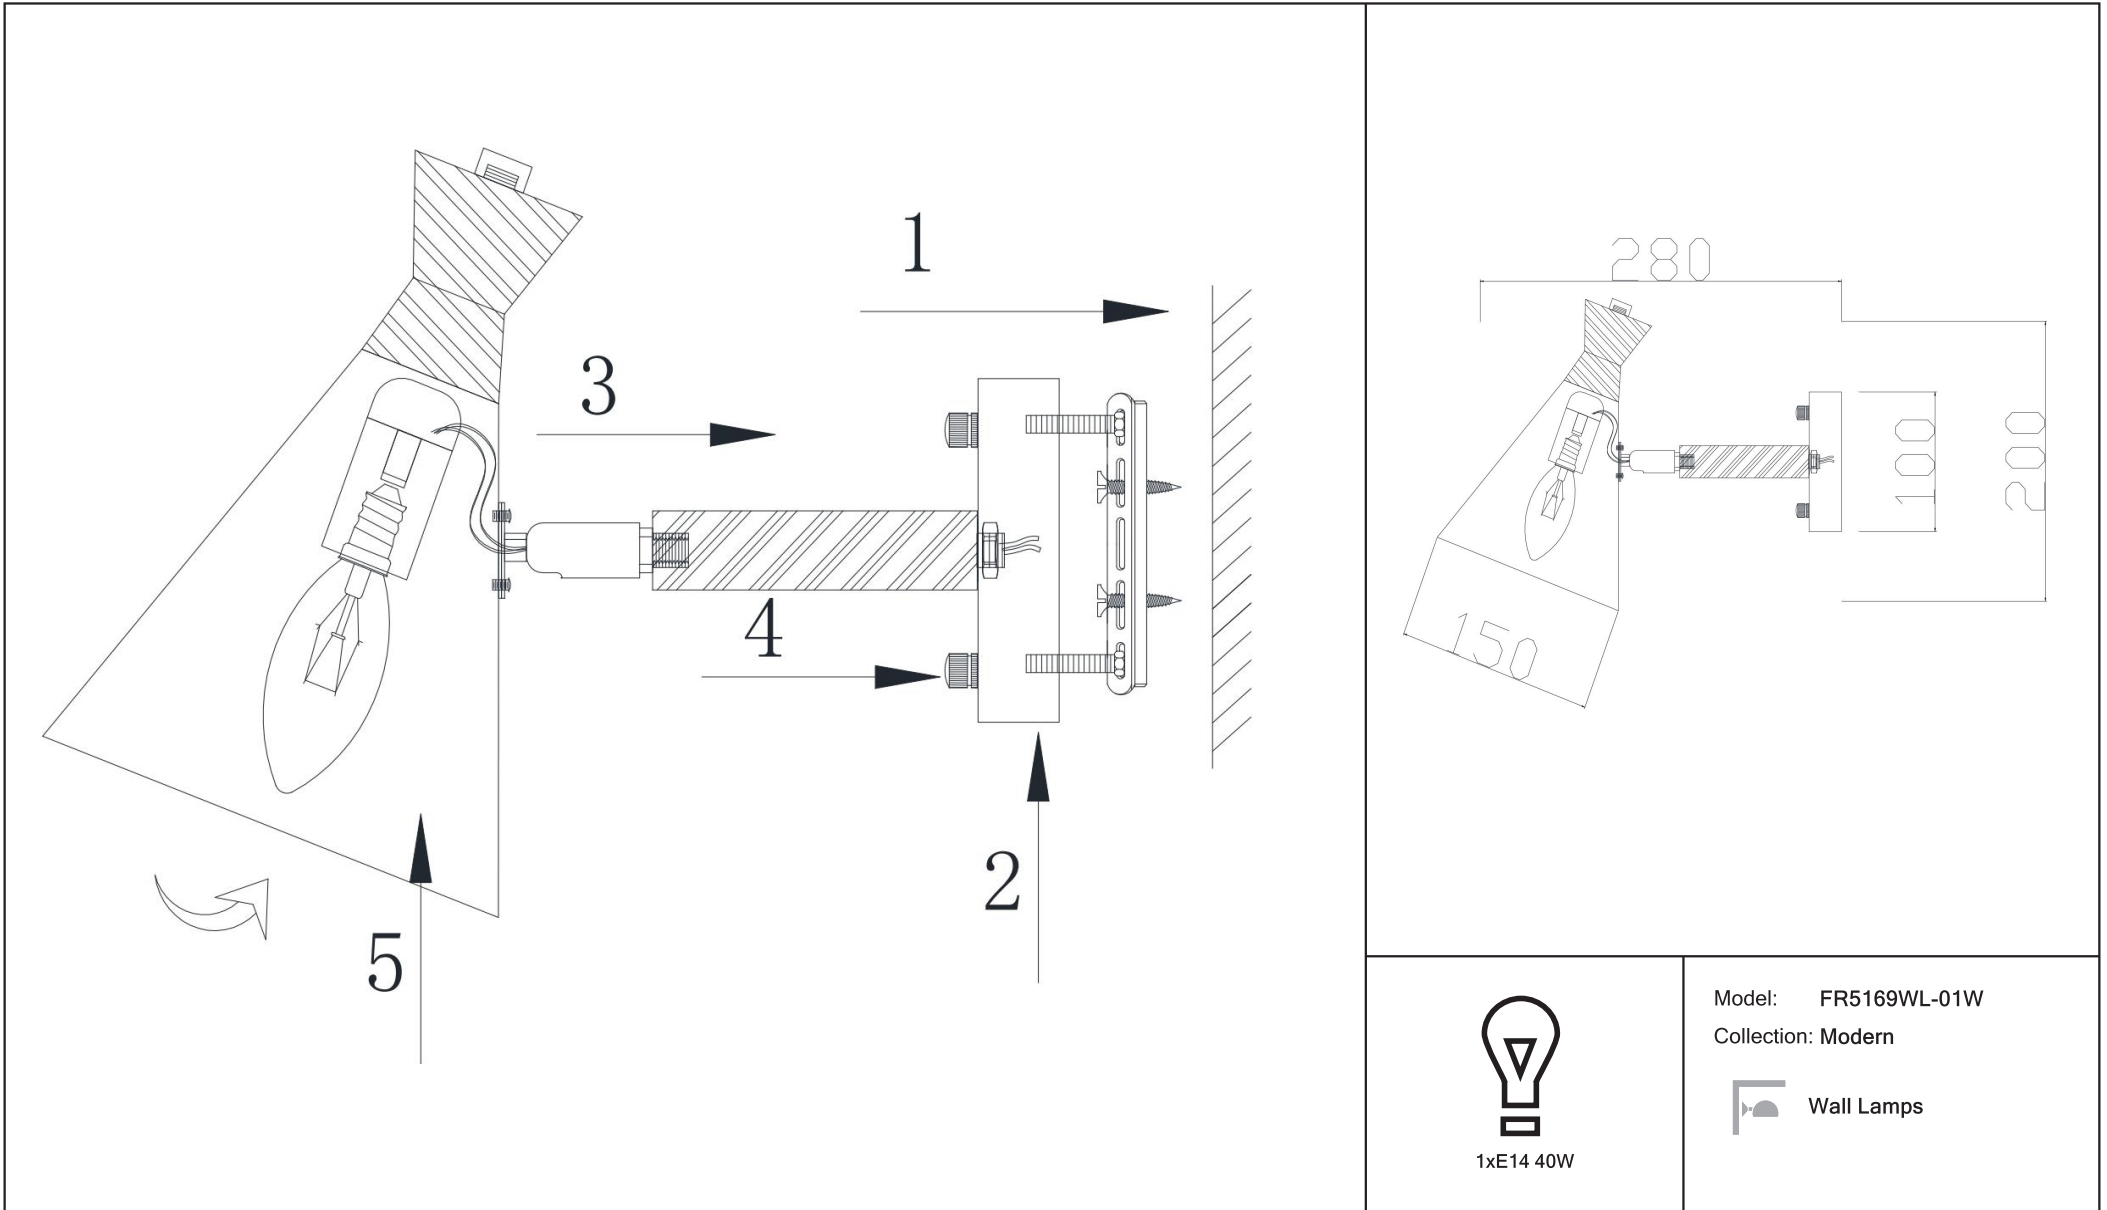

FREYA
TRADITION OF QUALITY

Instruction

FR5169WL-01W

1xE14 40W

Model: FR5169WL-01W

Collection: Modern

Wall Lamps