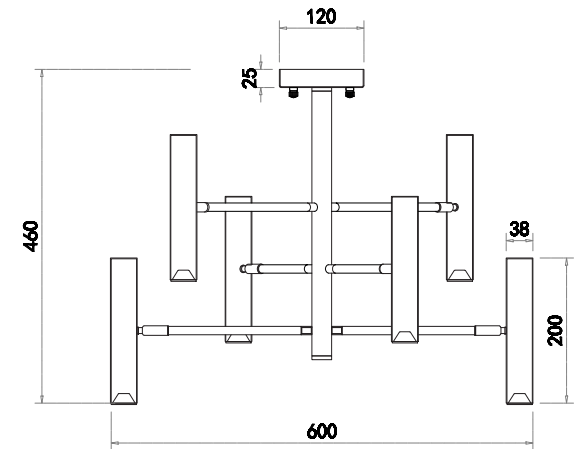

# Instruction

FR5142PL-06BBS

6 x GU5.3 (5W)  
Recommended to use with LED bulbs

Model: FR5142PL-06BBS  
Collection: Modern

Ceiling Lamps