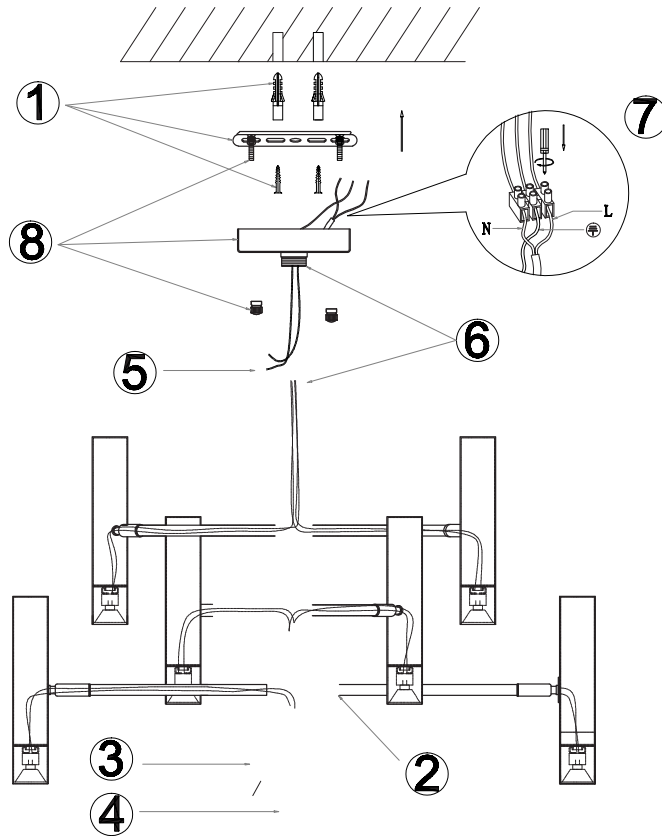

# Instruction

FR5142PL-06BBS

6 x GU5.3 (5W)  
Recommended to use with LED bulbs

Model: FR5142PL-06BBS  
Collection: Modern

Ceiling Lamps