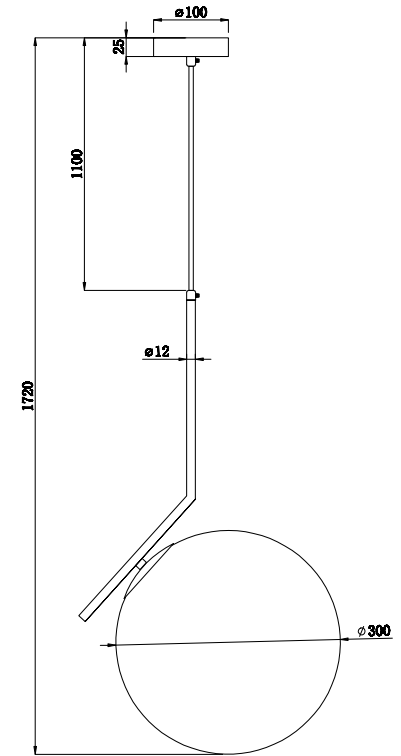

FREYA
TRADITION OF QUALITY

Instruction

FR5130PL-01BS

1 x E14 (40W)

Model: FR5130PL-01BS
Collection: Modern

Pendant Lamps