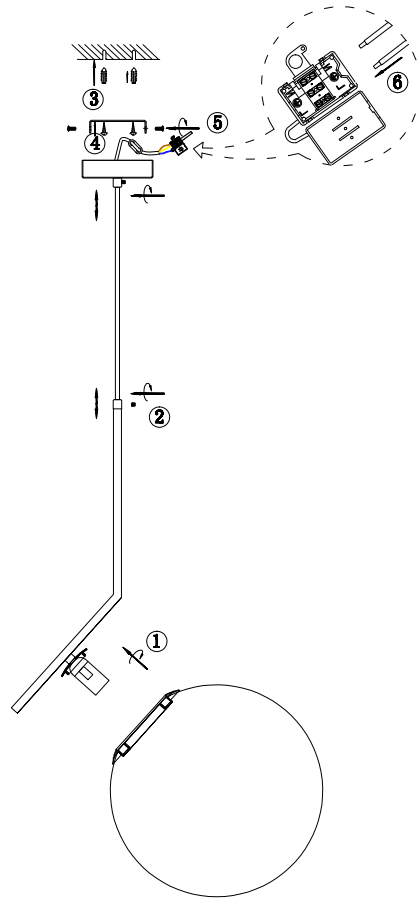

FREYA
TRADITION OF QUALITY

Instruction

FR5130PL-01BS

1 x E14 (40W)

Model: FR5130PL-01BS
Collection: Modern

Pendant Lamps