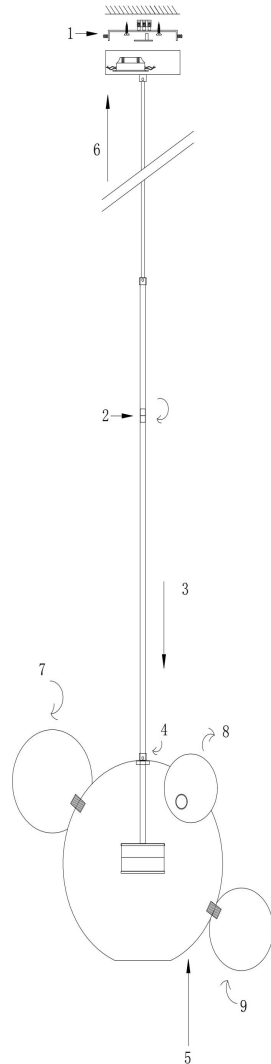

FREYA
TRADITION OF QUALITY

Instruction

FR5128PL-L10BS1

MAX 10W
850 Lumen

Model: FR5128PL-L10BS1

Collection: Modern

Pendant Lamps