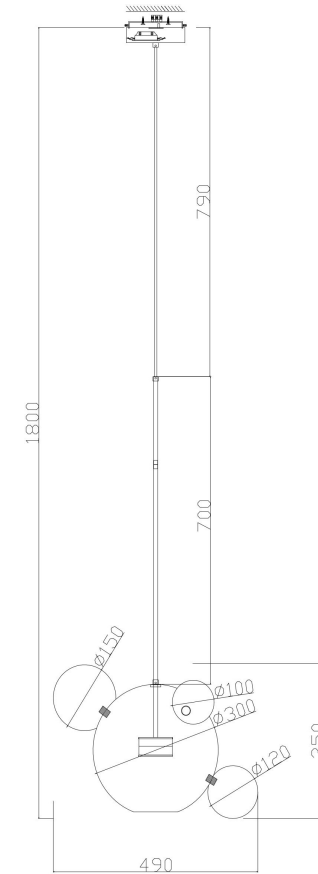

FREYA
TRADITION OF QUALITY

Instruction

FR5128PL-L10BS1

MAX 10W
850 Lumen

Model: FR5128PL-L10BS1

Collection: Modern

Pendant Lamps