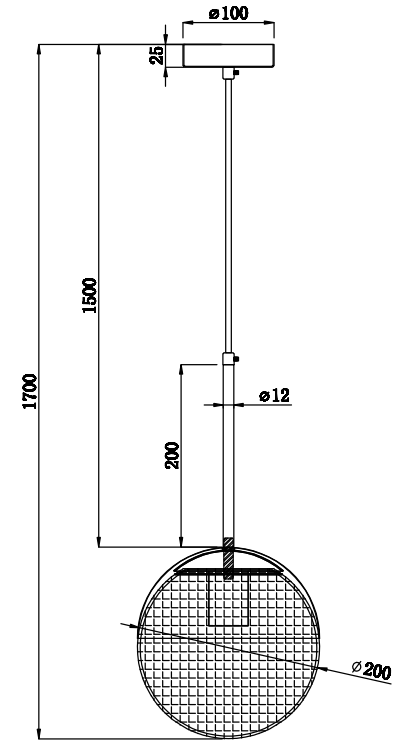

FREYA
TRADITION OF QUALITY

Instruction

FR5126PL-01BS

1 x E27 (40W)

Model: FR5126PL-01BS
Collection: Modern

Pendant Lamps