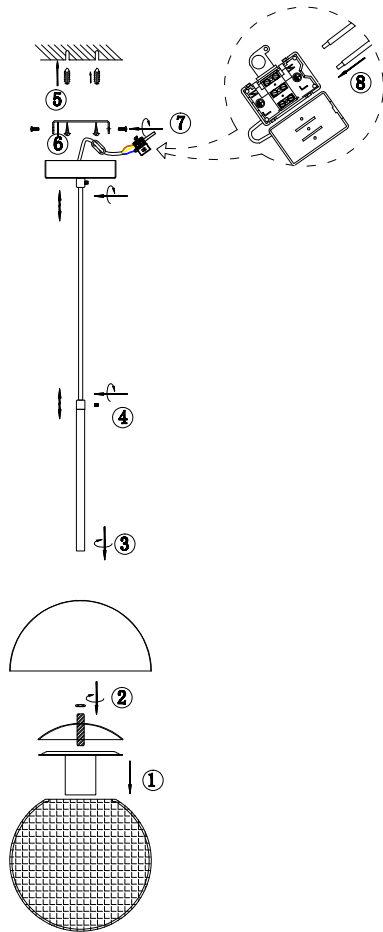

FREYA
TRADITION OF QUALITY

Instruction

FR5126PL-01BS

1 x E27 (40W)

Model: FR5126PL-01BS
Collection: Modern

Pendant Lamps