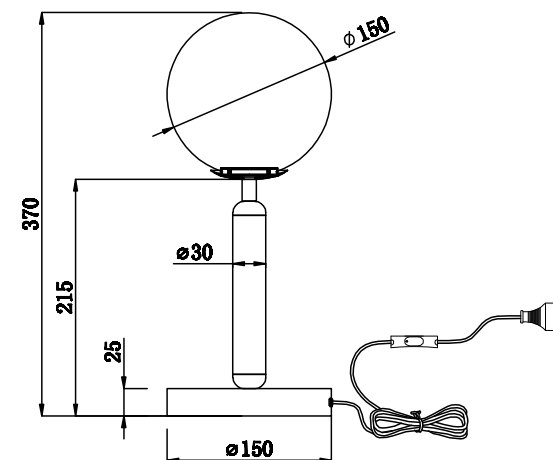

Instruction

FR5124TL-01BS

1 x E14 (40W)

Model: FR5124TL-01BS

Collection: Modern

Table Lamps