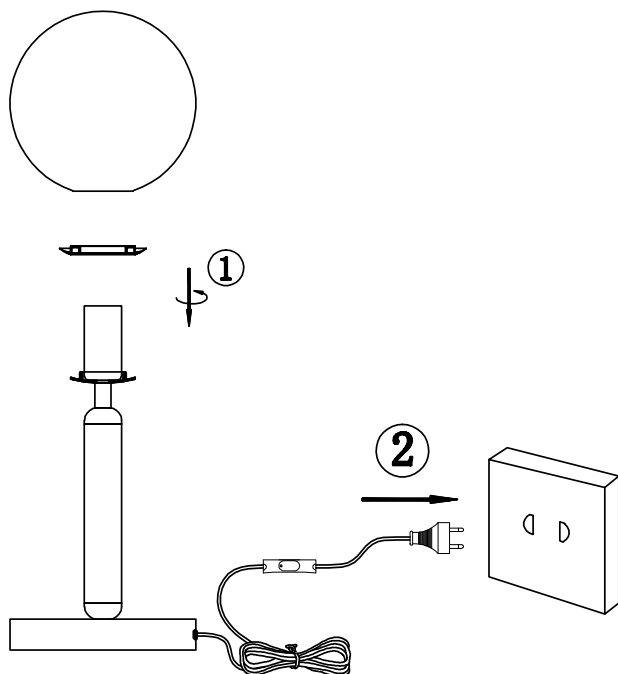

Instruction

FR5124TL-01BS

1 x E14 (40W)

Model: FR5124TL-01BS

Collection: Modern

Table Lamps