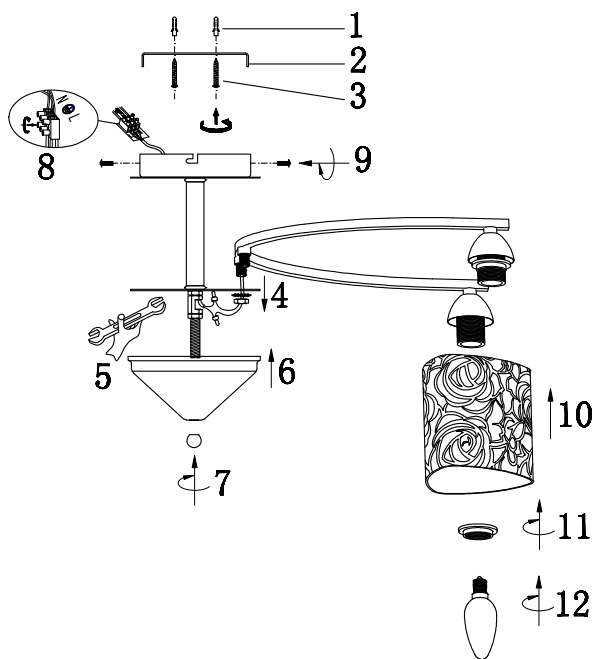

FREYA
TRADITION OF QUALITY

Instruction

FR5117CL-08CH

Model: FR5117CL-08CH
Series: Ciclo

Ceiling Lamps