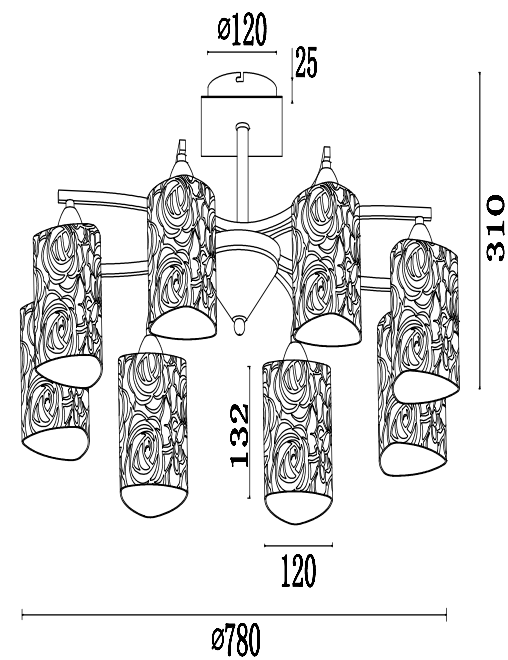

FREYA
TRADITION OF QUALITY

Instruction

FR5117CL-08CH

Model: FR5117CL-08CH
Series: Ciclo

Ceiling Lamps