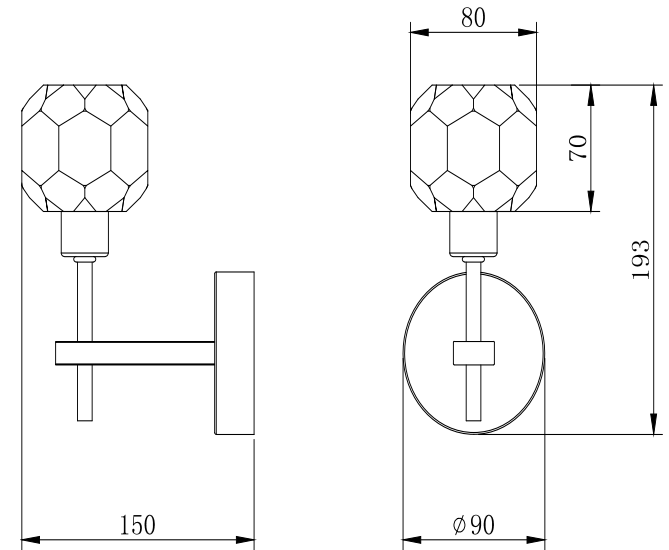

FREYA
TRADITION OF QUALITY

Instruction

FR5114WL-01BZ

1 x G9 (40W)

Recommended to use with LED bulbs

Model: FR5114WL-01BZ

Collection: Crystal

Wall Lamps