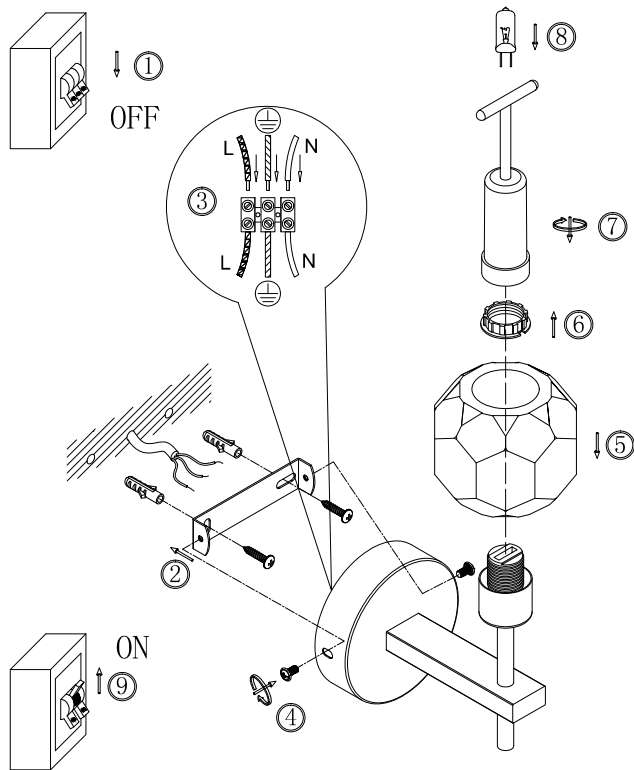

FREYA
TRADITION OF QUALITY

Instruction

FR5114WL-01BZ

1 x G9 (40W)

Recommended to use with LED bulbs

Model: FR5114WL-01BZ

Collection: Crystal

Wall Lamps