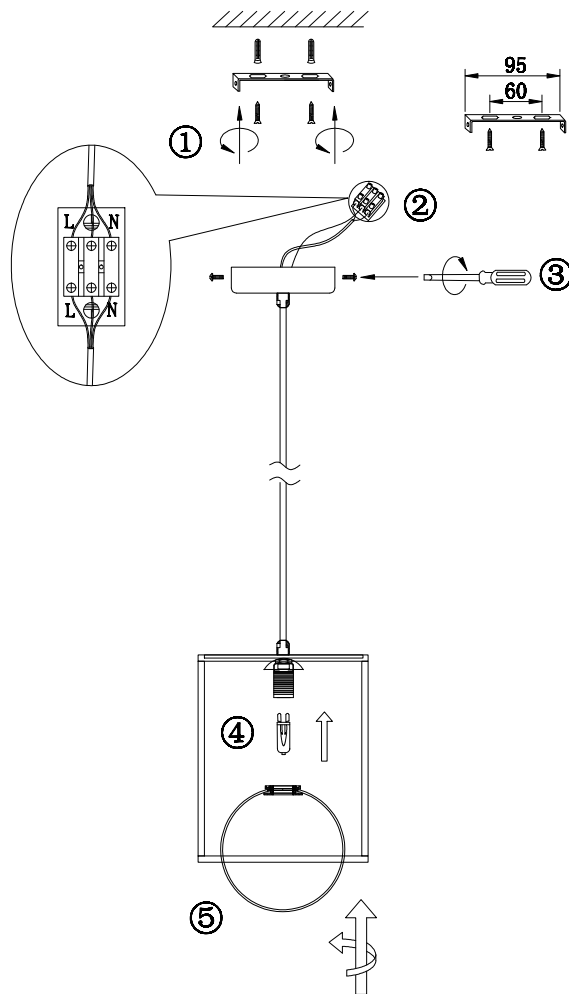

FREYA
TRADITION OF QUALITY

Instruction

FR5113PL-01G

1 x G9 (25W)

Model: FR5113PL-01G
Collection: Modern

Pendant Lamps