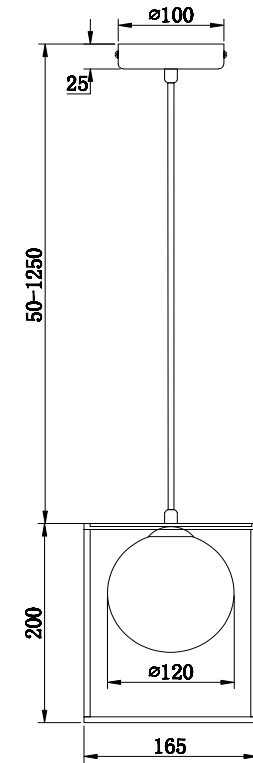

FREYA
TRADITION OF QUALITY

Instruction

FR5113PL-01G

1 x G9 (25W)

Model: FR5113PL-01G
Collection: Modern

Pendant Lamps