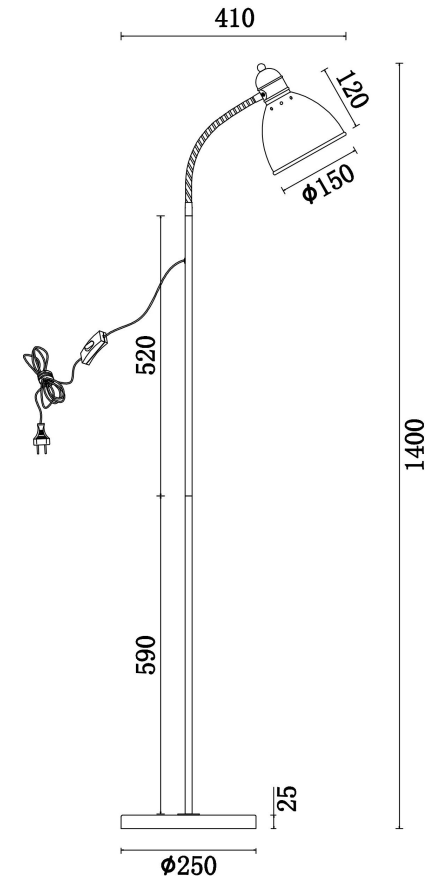

FREYA
TRADITION OF QUALITY

Instruction

FR5110FL-01W

1xE27 60W

Model: FR5110FL-01W

Collection: Modern

Floor Lamps