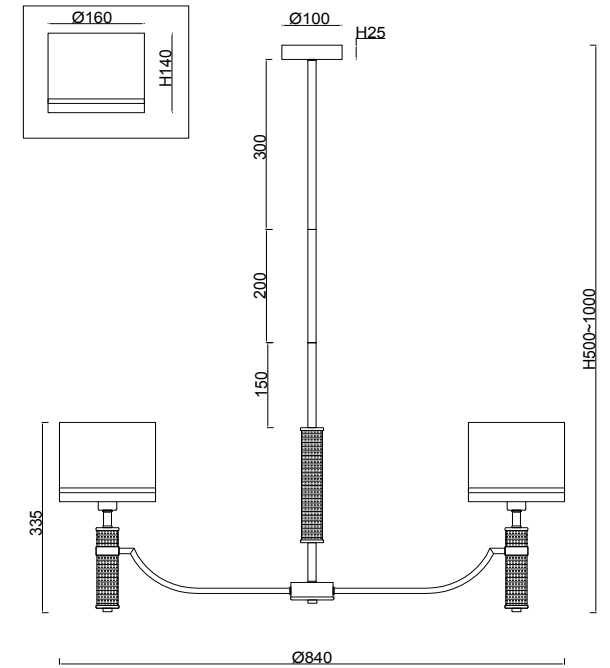

FREYA
TRADITION OF QUALITY

Instruction

FR5108PL-07N

7 x E14 (40W)

Model: FR5108PL-07N
Collection: Classic

Ceiling Lamps