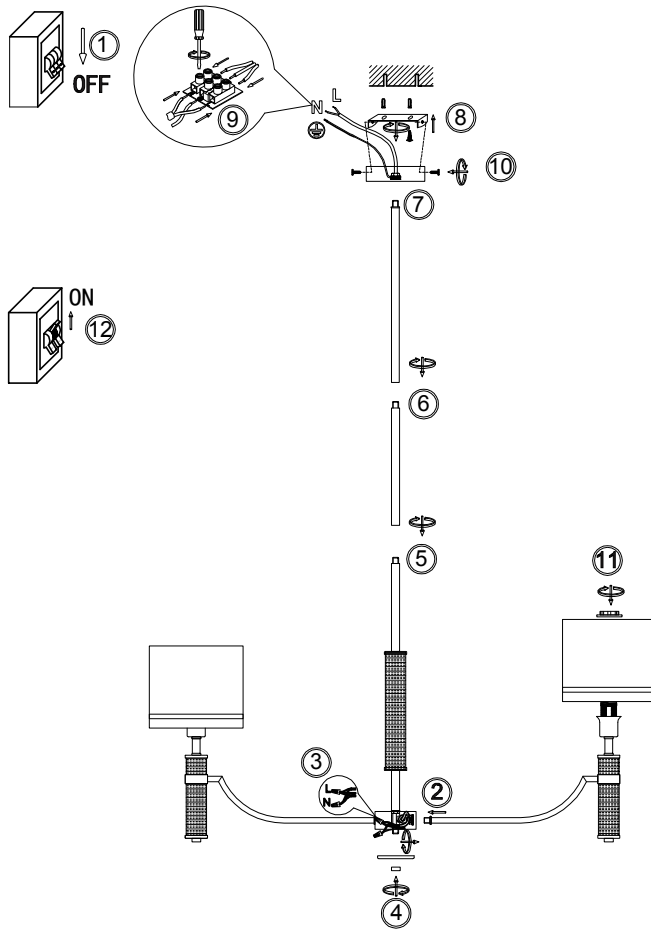

FREYA
TRADITION OF QUALITY

Instruction

FR5108PL-07N

7 x E14 (40W)

Model: FR5108PL-07N
Collection: Classic

Ceiling Lamps