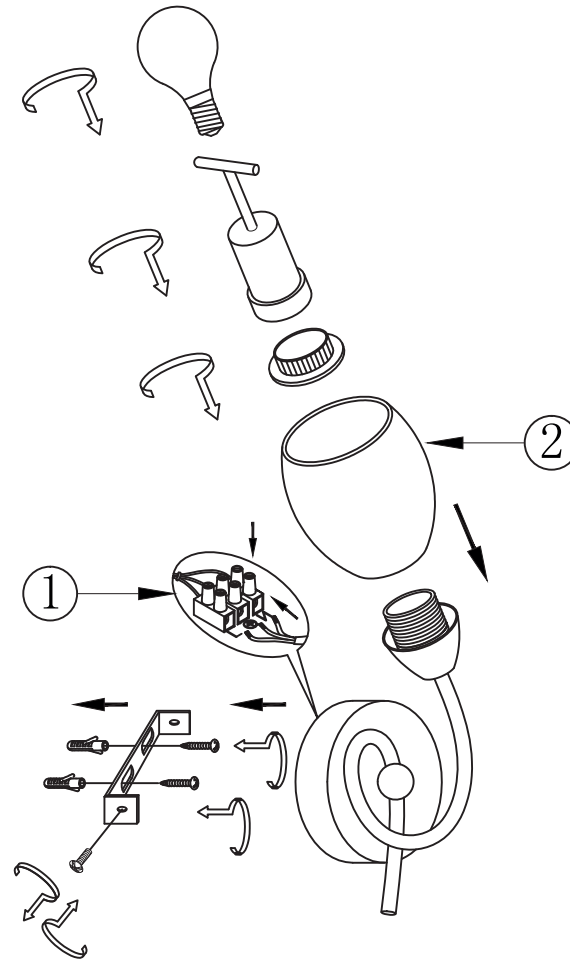

FREYA
TRADITION OF QUALITY

INSTRUCTION

MODEL: FR5104-WL-01-W
SCONCE

1 X E14 (40W)