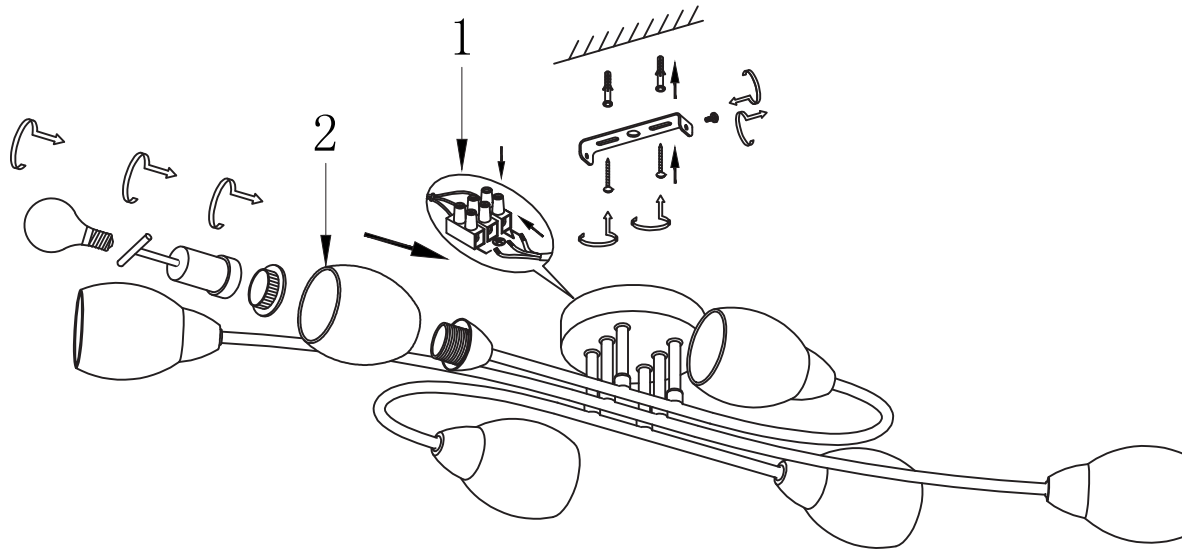

FREYA
TRADITION OF QUALITY

INSTRUCTION

MODEL: FR5104-CL-06-W
CHANDELIER

6 X E14 (40W)

FREYA-LIGHT.COM