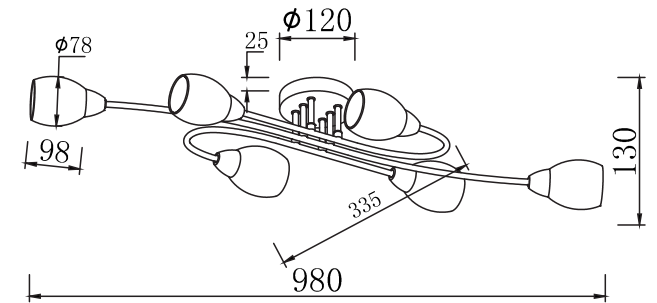

FREYA
TRADITION OF QUALITY

INSTRUCTION

MODEL: FR5104-CL-06-W
CHANDELIER

6 X E14 (40W)

FREYA-LIGHT.COM