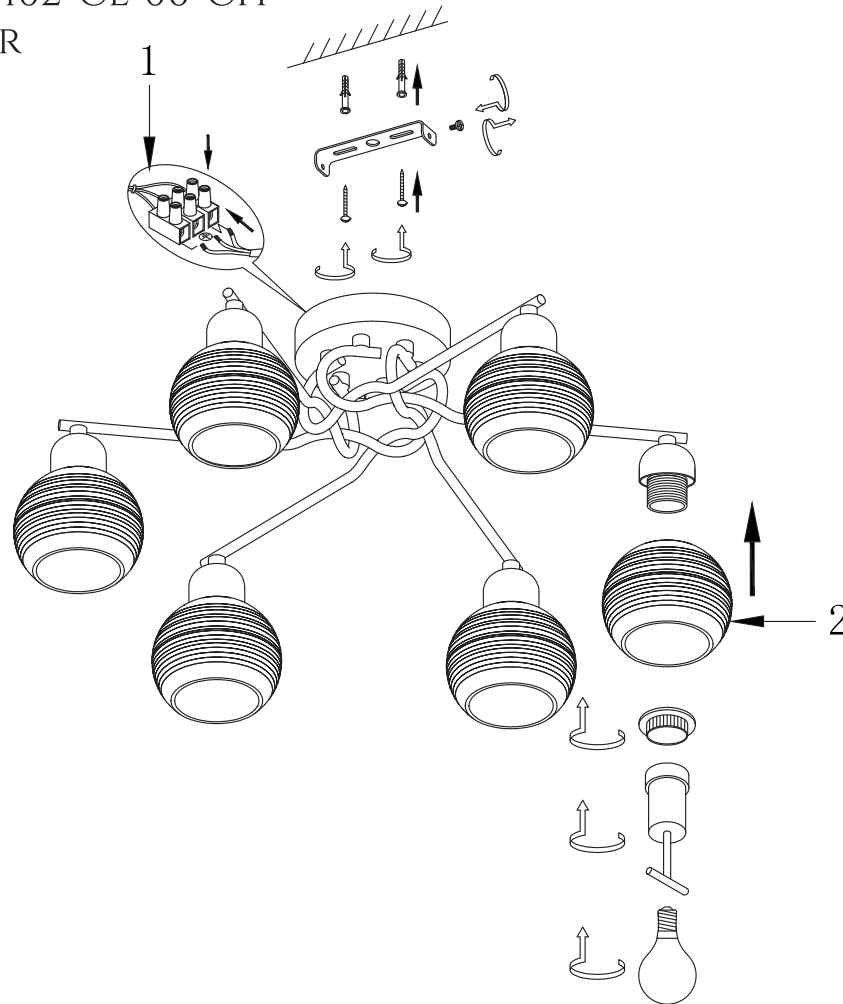

FREYA
TRADITION OF QUALITY

INSTRUCTION

MODEL: FR5102-CL-06-CH
CHANDELIER

6 X E14 (40W)

FREYA-LIGHT.COM