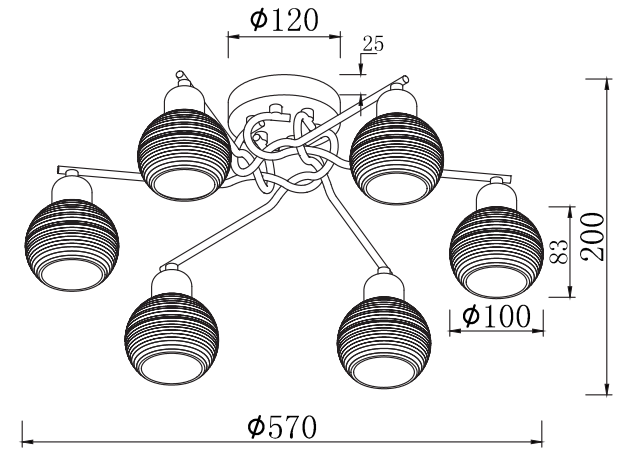

FREYA
TRADITION OF QUALITY

INSTRUCTION

MODEL: FR5102-CL-06-CH
CHANDELIER

6 X E14 (40W)

FREYA-LIGHT.COM