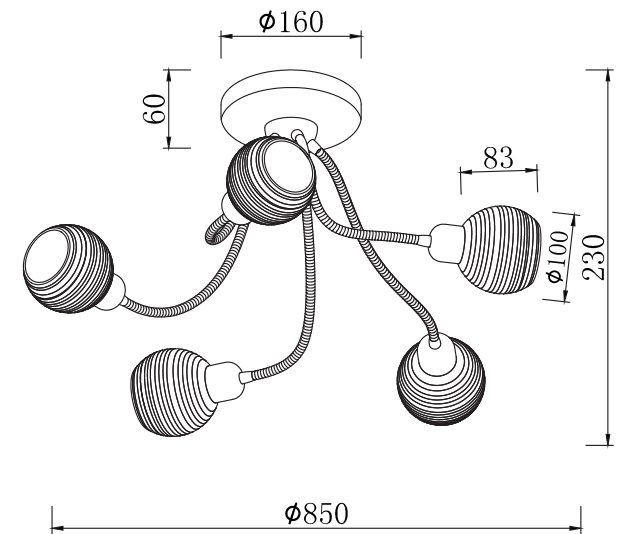

# INSTRUCTION

**MODEL:** FR5102-CL-05-CH  
CHANDELIER

5 X E14 (40W)

FREYA-LIGHT.COM