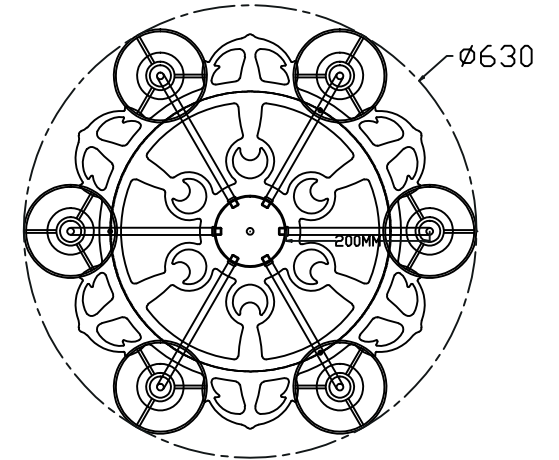

FREYA
TRADITION OF QUALITY

INSTRUCTION

MODEL: FR5100-CL-06-WG
CHANDELIER

6 X E14 (40W)

FREYA-LIGHT.COM