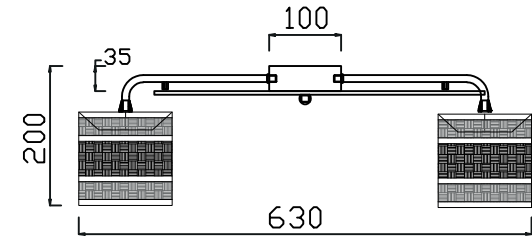

FREYA
TRADITION OF QUALITY

INSTRUCTION

MODEL: FR5100-CL-06-WG
CHANDELIER

6 X E14 (40W)

FREYA-LIGHT.COM