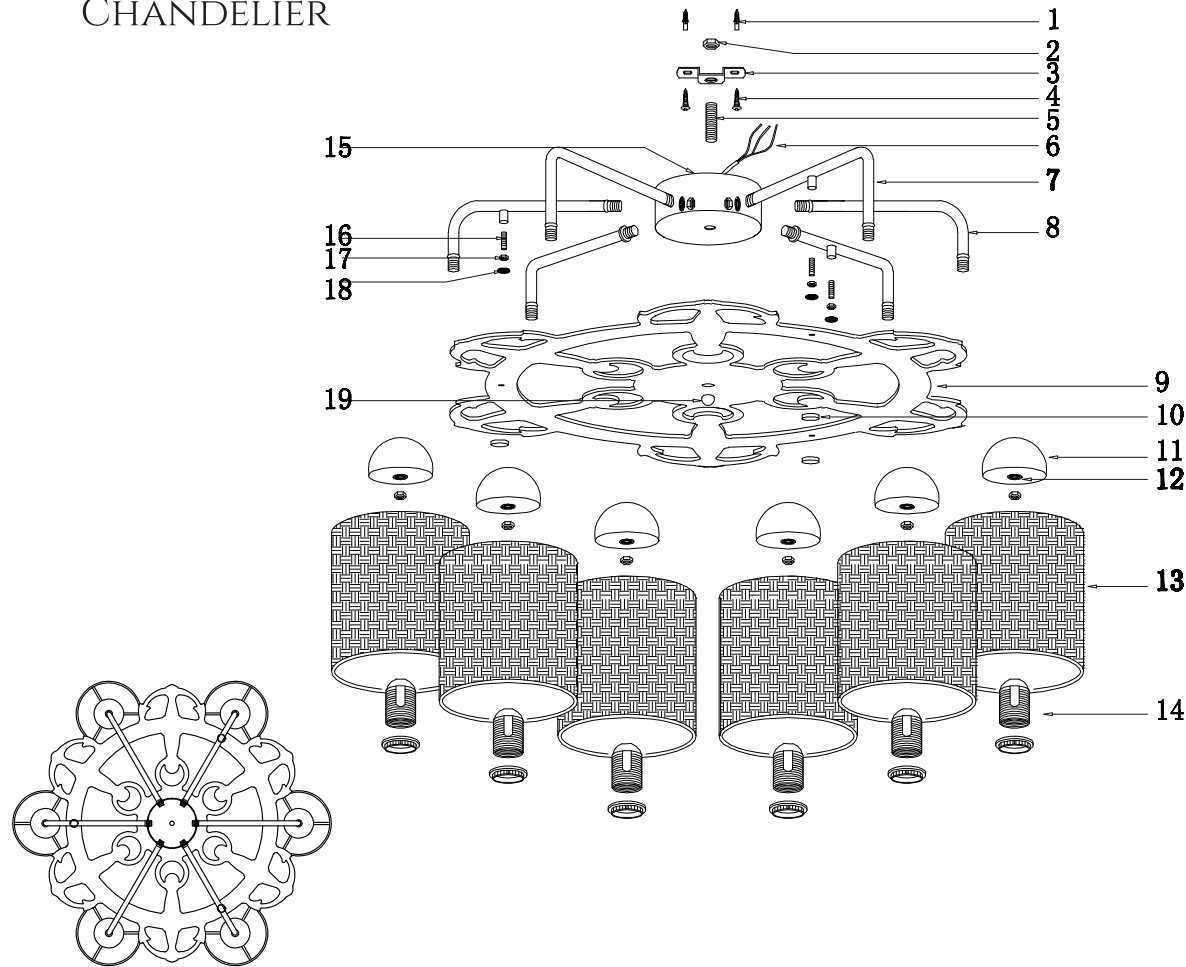

FREYA
TRADITION OF QUALITY

INSTRUCTION

MODEL: FR5100-CL-06-WG
CHANDELIER

6 X E14 (40W)

FREYA-LIGHT.COM