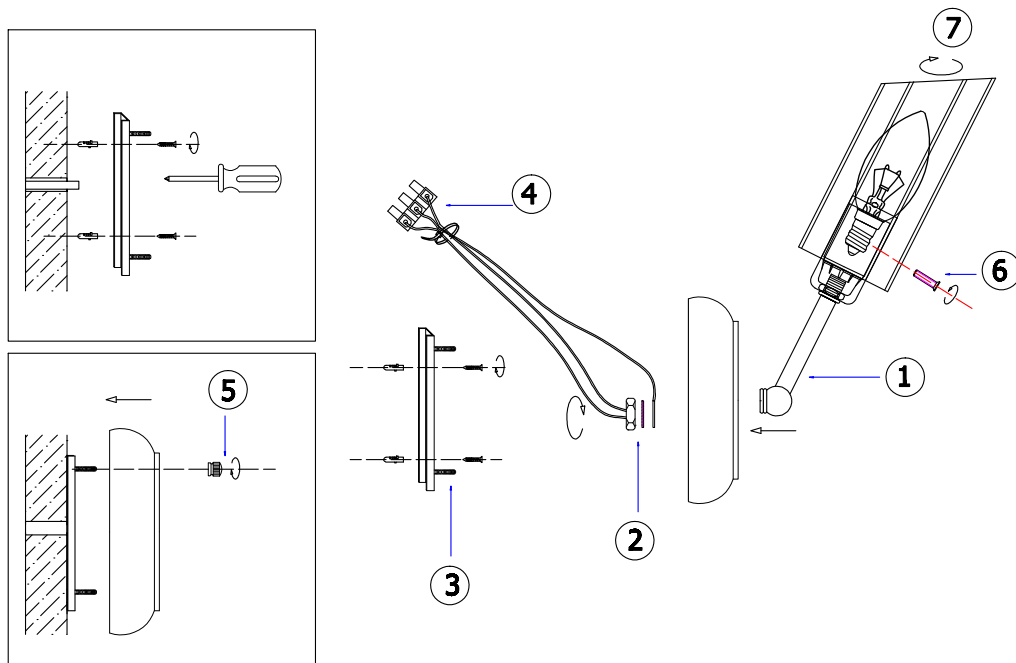

FREYA
TRADITION OF QUALITY

Instruction

FR5098WL-01CH

1 x E14 (40W)

Model: FR5098WL-01CH
Collection: Modern
Series: New Series 098

Wall Lamps