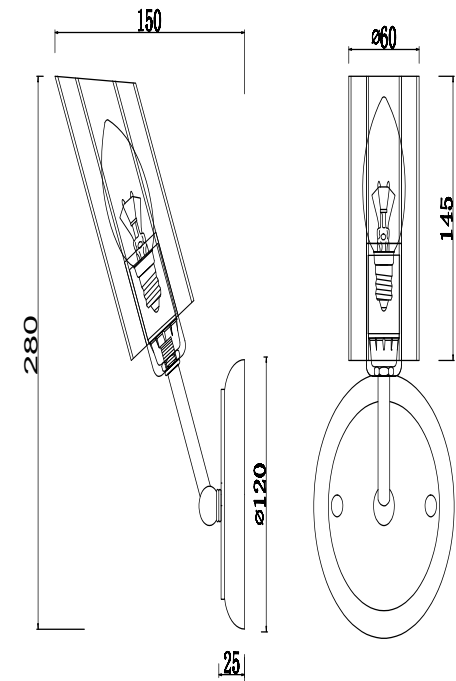

FREYA
TRADITION OF QUALITY

Instruction

FR5098WL-01CH

1 x E14 (40W)

Model: FR5098WL-01CH
Collection: Modern
Series: New Series 098

Wall Lamps