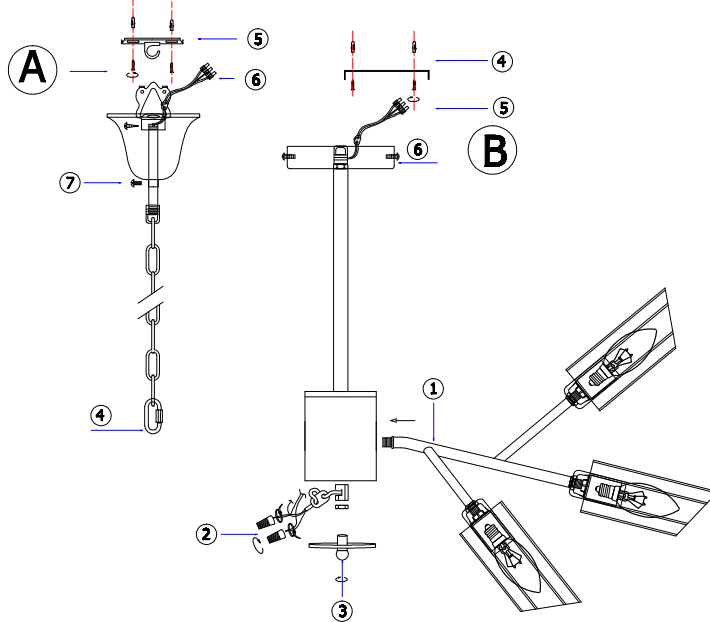

FREYA
TRADITION OF QUALITY

Instruction

FR5098PL-09CH

9 x E14 (40W)

Model: FR5098PL-09CH
Collection: Modern
Series: New Series 098

Ceiling Lamps