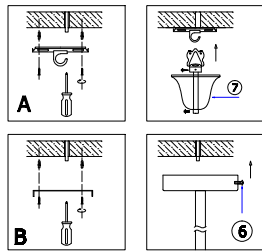

FREYA
TRADITION OF QUALITY

Instruction

FR5098PL-09CH

9 x E14 (40W)

Model: FR5098PL-09CH
Collection: Modern
Series: New Series 098

Ceiling Lamps