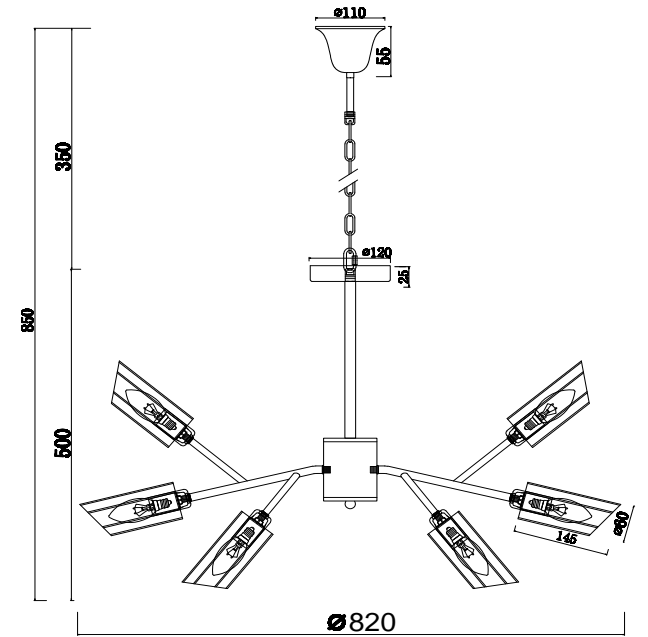

FREYA
TRADITION OF QUALITY

Instruction

FR5098PL-09CH

9 x E14 (40W)

Model: FR5098PL-09CH
Collection: Modern
Series: New Series 098

Ceiling Lamps