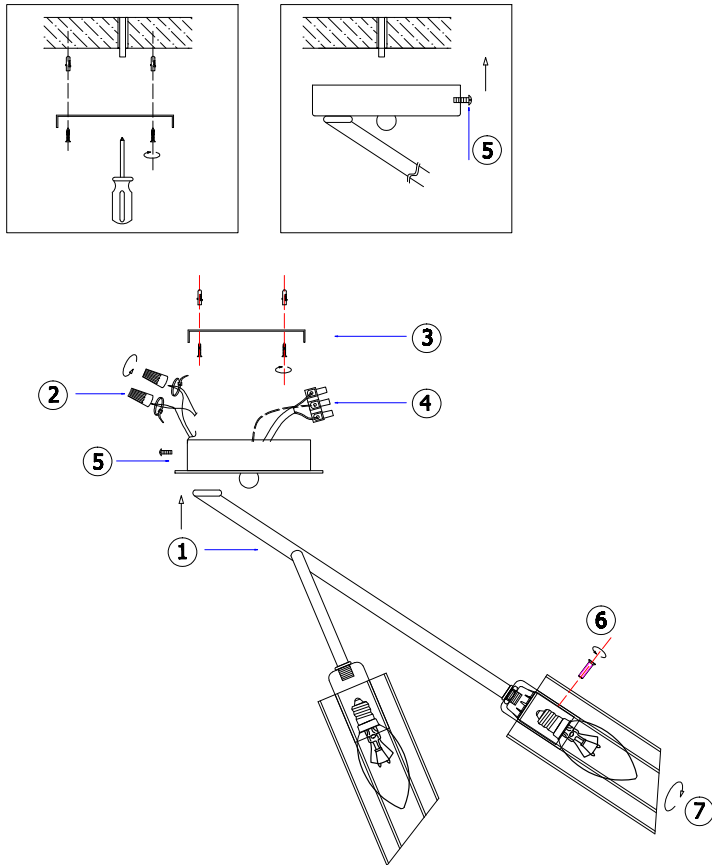

FREYA
TRADITION OF QUALITY

Instruction

FR5097CL-06CH

6 x E14 (40W)

Model: FR5097CL-06CH
Collection: Modern
Series: New Series 097

Ceiling Lamps