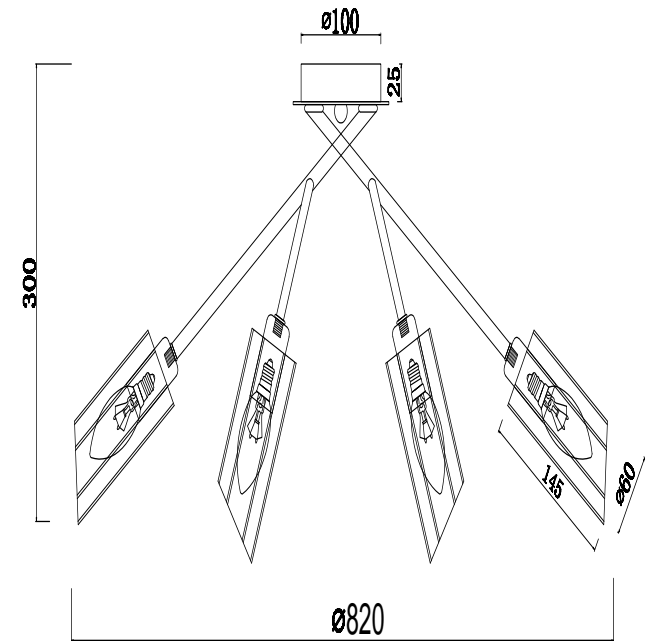

FREYA
TRADITION OF QUALITY

Instruction

FR5097CL-06CH

6 x E14 (40W)

Model: FR5097CL-06CH
Collection: Modern
Series: New Series 097

Ceiling Lamps