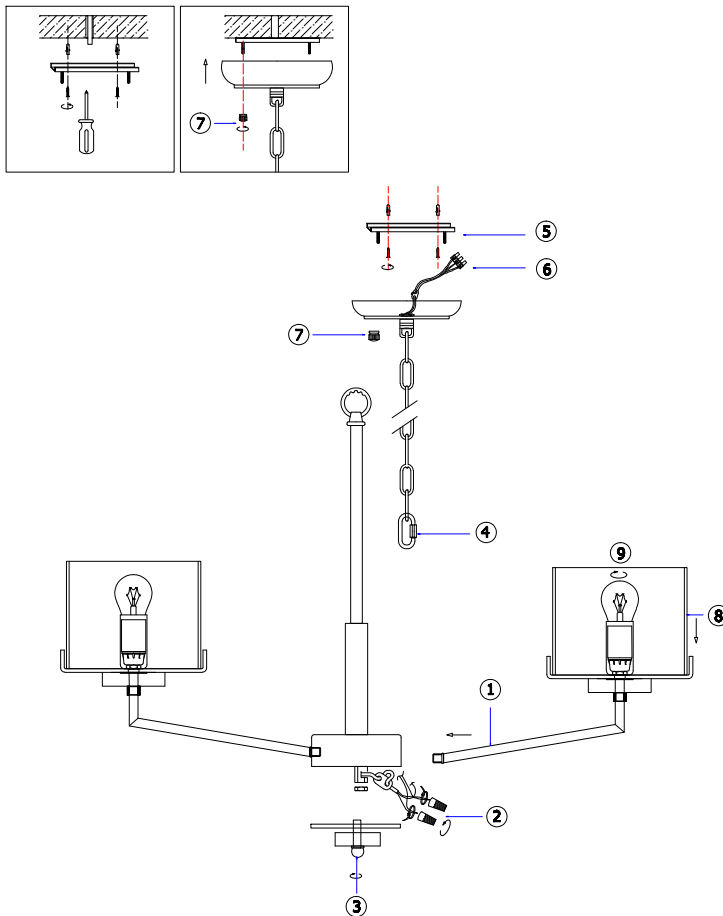

FREYA
TRADITION OF QUALITY

Instruction

FR5096PL-05CH

5 x E14 (40W)

Model: FR5096PL-05CH
Collection: Modern
Series: Karen

Ceiling Lamps