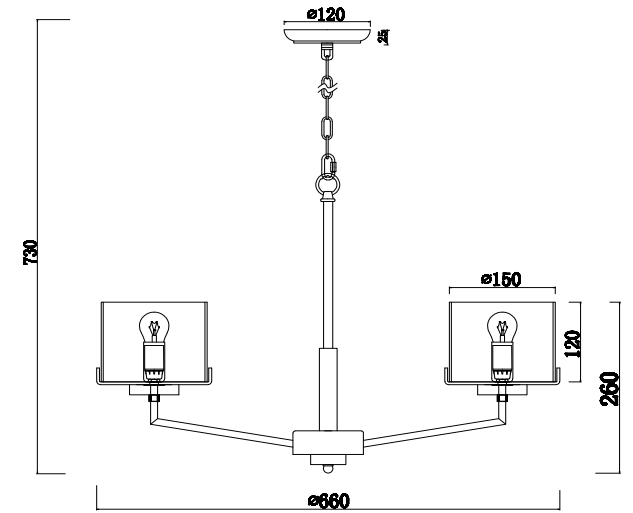

FREYA
TRADITION OF QUALITY

Instruction

FR5096PL-05CH

5 x E14 (40W)

Model: FR5096PL-05CH
Collection: Modern
Series: Karen

Ceiling Lamps