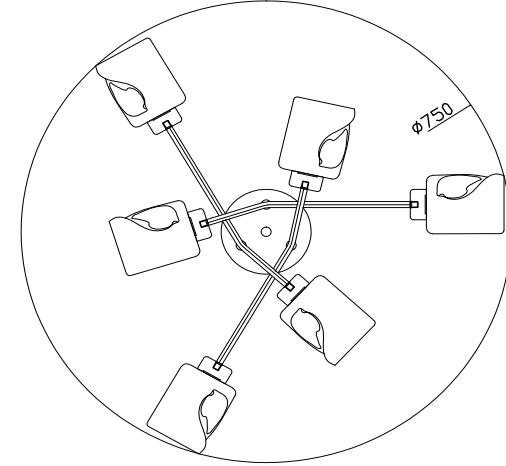

FREYA
TRADITION OF QUALITY

Instruction

FR5095CL-06G

6 x E14 (40W)

Model: FR5095CL-06G
Collection: Modern
Series: Isabella

Ceiling Lamps