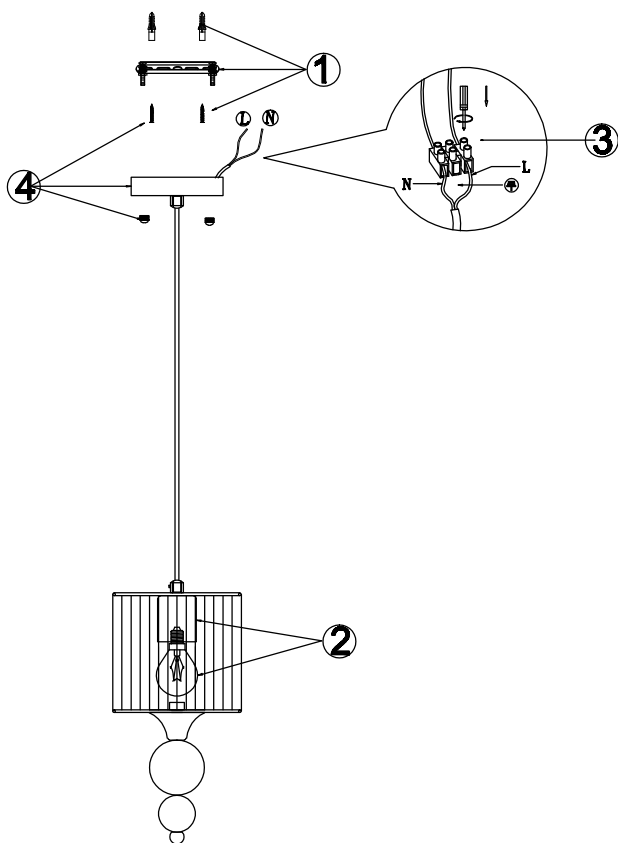

Instruction

FR5093PL-01CH

1 x E14 (40W)

Model: FR5093PL-01CH
Collection: Modern
Series: New Series 093

Pendant Lamps