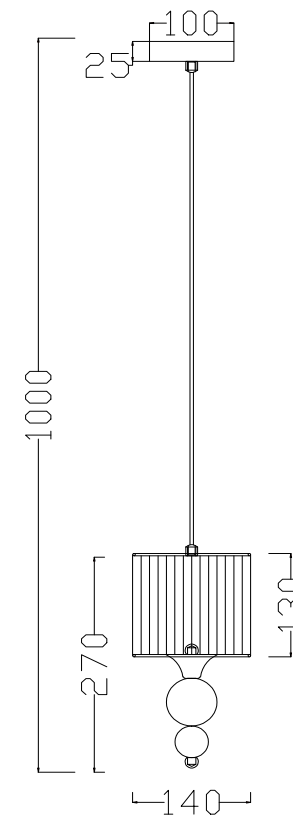

Instruction

FR5093PL-01CH

1 x E14 (40W)

Model: FR5093PL-01CH
Collection: Modern
Series: New Series 093

Pendant Lamps