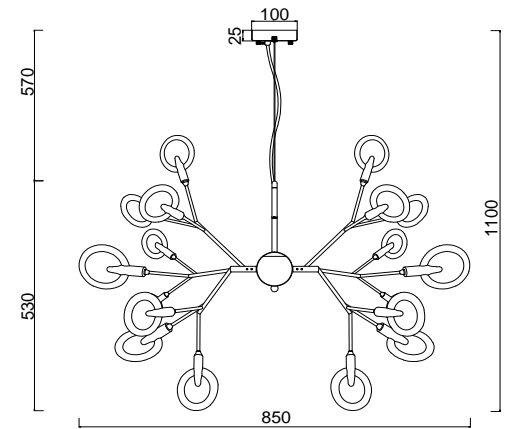

# Instruction

FR5053PL-27W

27 x G4 (3W)

Model: FR5053PL-27W  
Collection: Modern  
Series: Florencia

Pendant Lamps