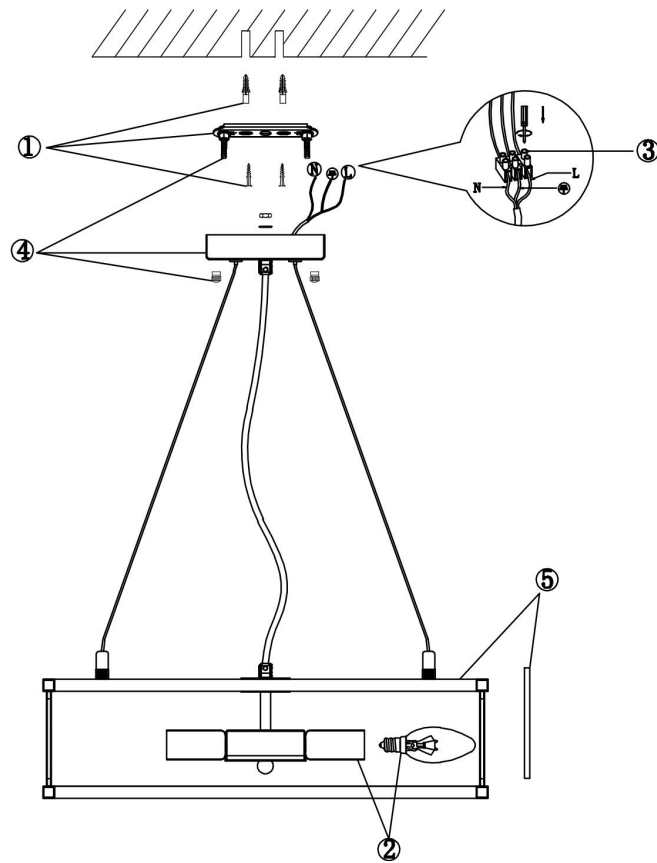

FREYA
TRADITION OF QUALITY

Instruction

FR5053PL-06N

6xE14 60W

Model: FR5053PL-06N

Collection: Modern

Pendant Lamps