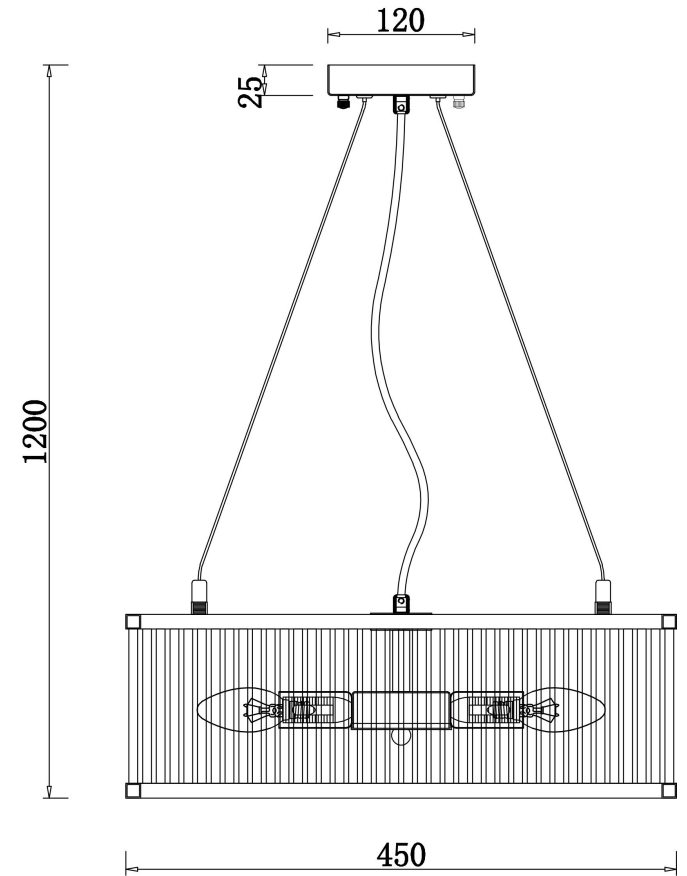

FREYA
TRADITION OF QUALITY

Instruction

FR5053PL-06N

6xE14 60W

Model: FR5053PL-06N

Collection: Modern

Pendant Lamps