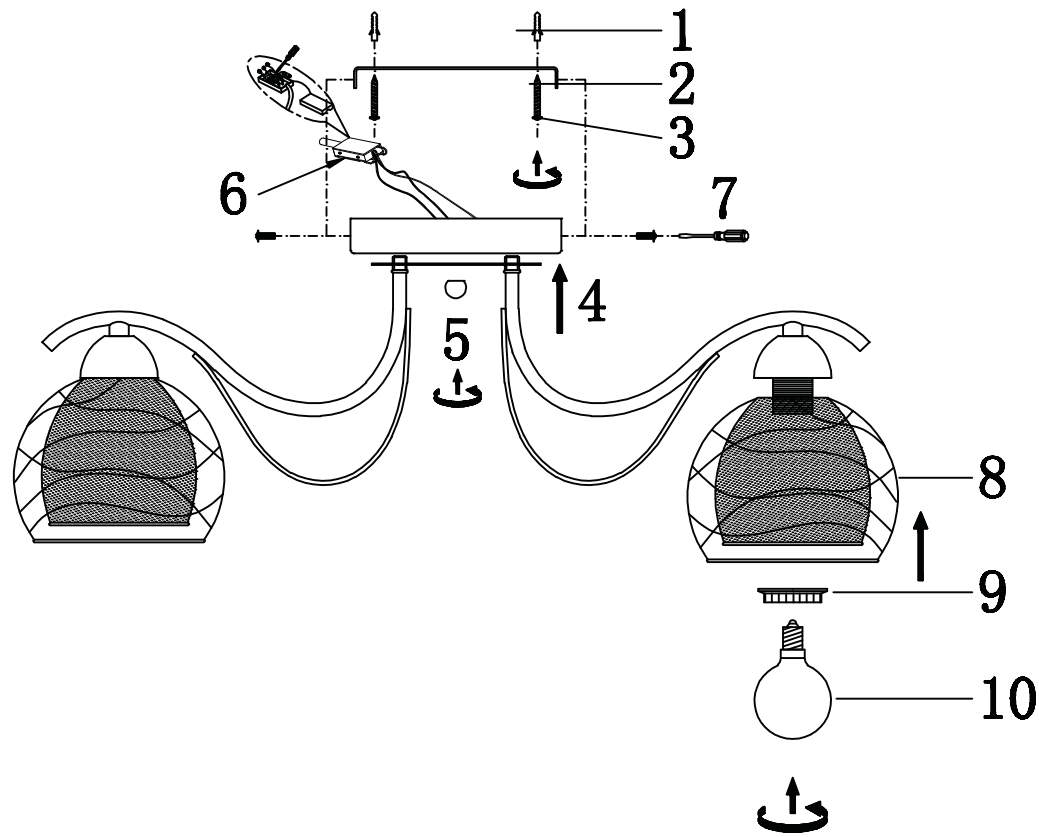

FREYA
TRADITION OF QUALITY

INSTRUCTION

MODEL: FR5052-CL-08-W

8 x E27 (60W)

FREYA-LIGHT.COM