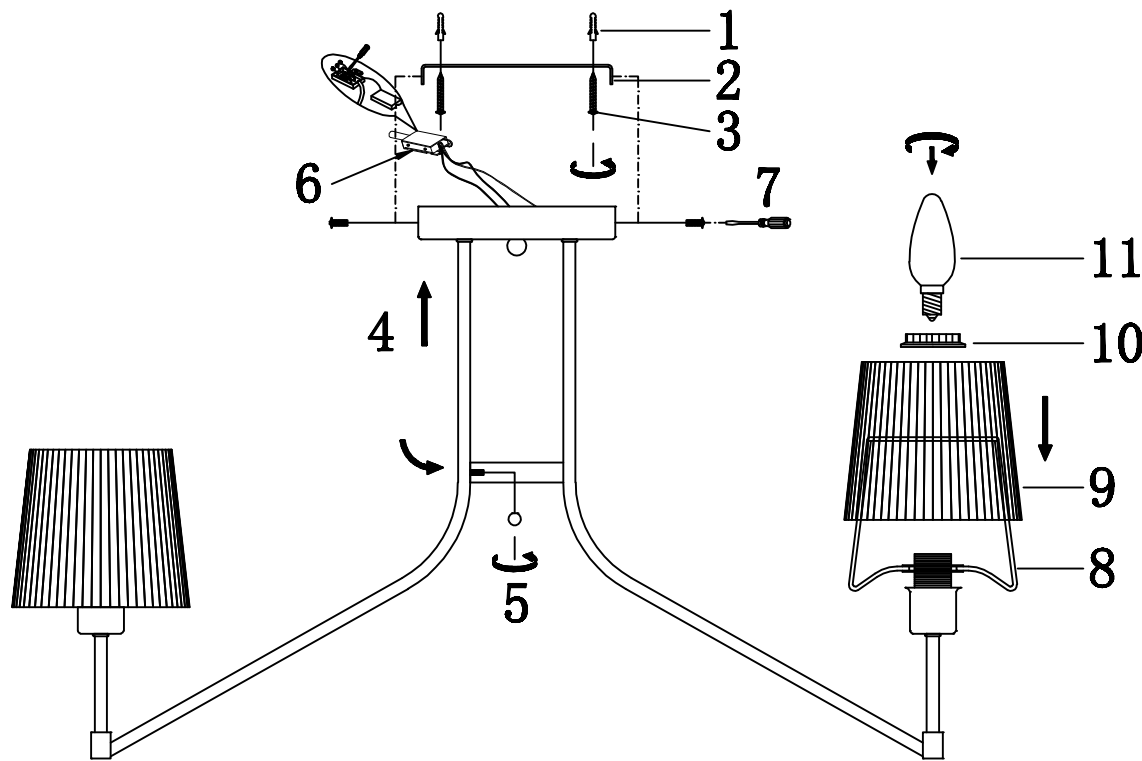

FREYA
TRADITION OF QUALITY

INSTRUCTION

MODEL: FR5051-CL-08-CH

8 x E14 (60W)

FREYA-LIGHT.COM