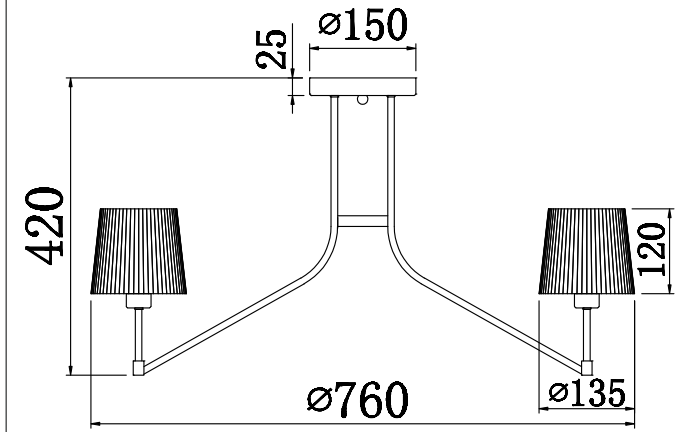

FREYA
TRADITION OF QUALITY

INSTRUCTION

MODEL: FR5051-CL-08-CH

8 x E14 (60W)

FREYA-LIGHT.COM