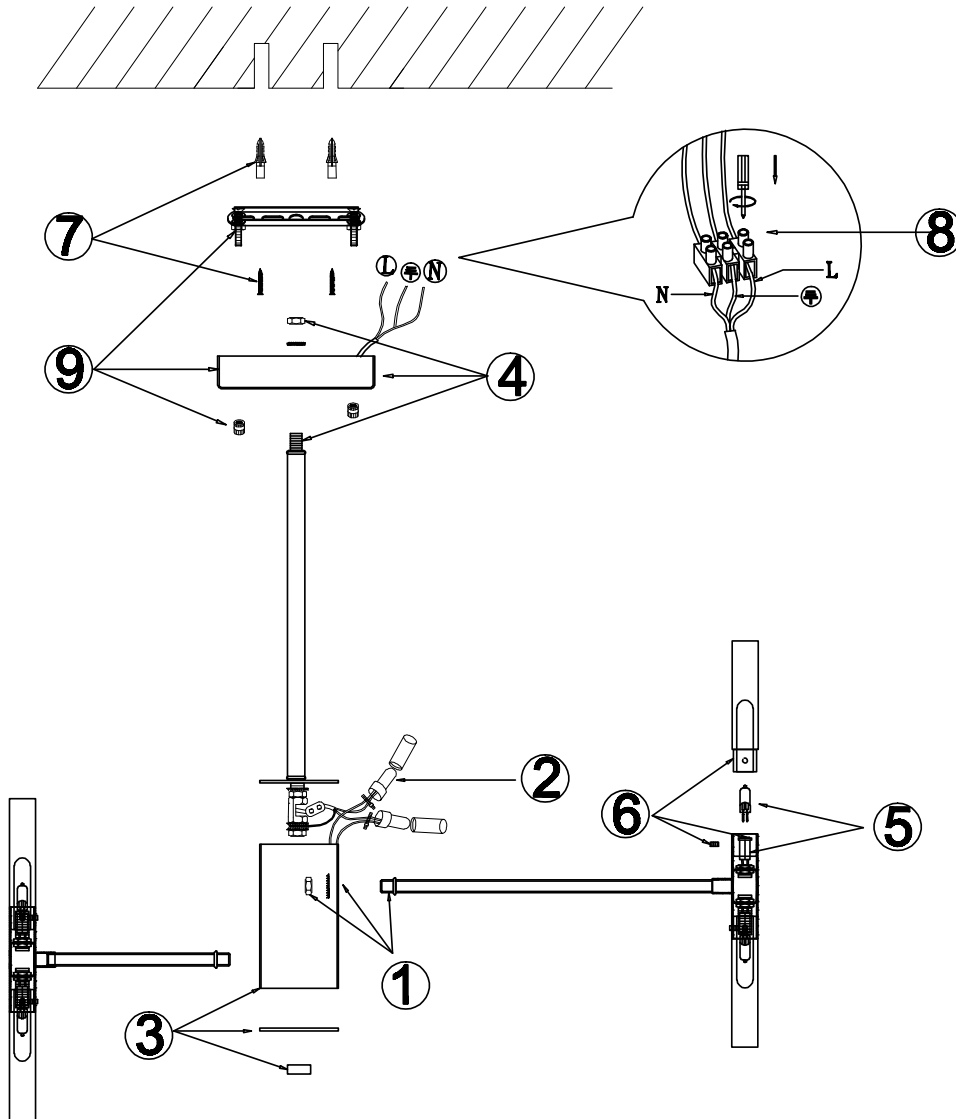

FREYA
TRADITION OF QUALITY

Instruction

FR5046PL-24CH

24 x G4 (3W)

Model: FR5046PL-24CH
Collection: Modern
Series: Consuelo

Ceiling Lamps