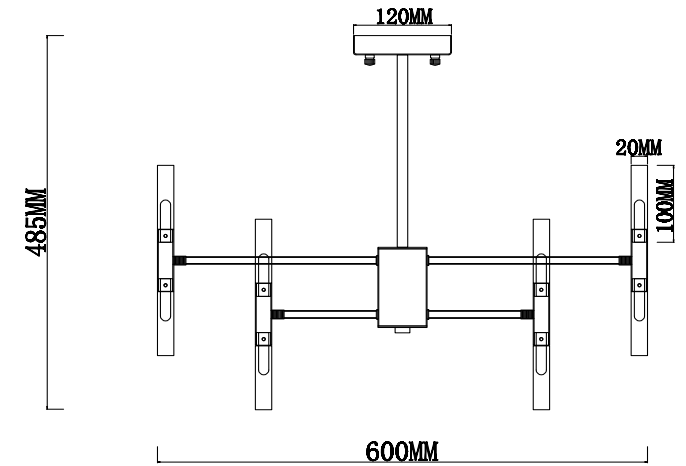

FREYA
TRADITION OF QUALITY

Instruction

FR5046PL-24CH

24 x G4 (3W)

Model: FR5046PL-24CH
Collection: Modern
Series: Consuelo

Ceiling Lamps