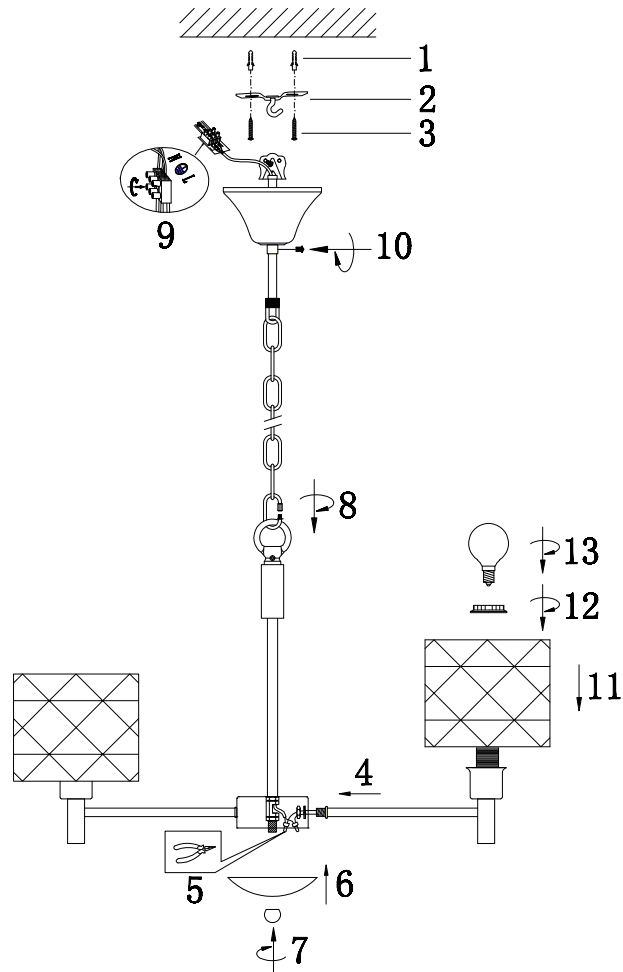

# Instruction

FR5044PL-05CH

5 x E14 (40W)

Model: FR5044PL-05CH  
Collection: Modern  
Series: Albertina

Ceiling Lamps