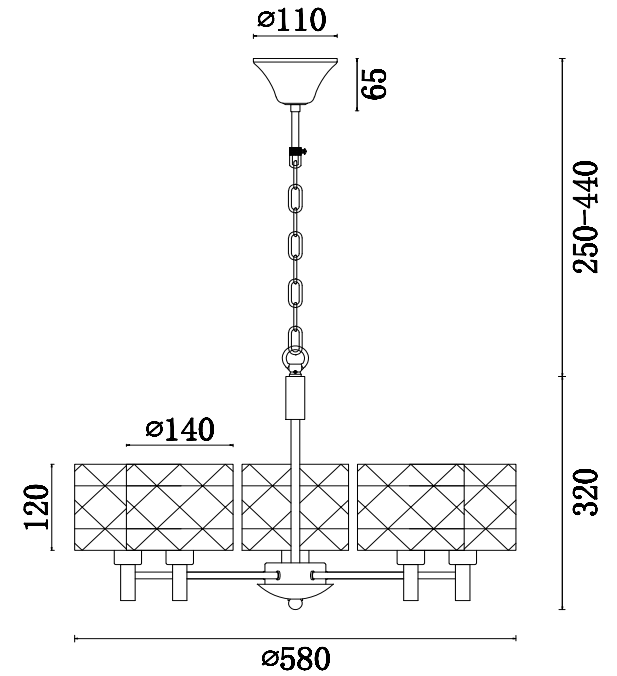

# Instruction

FR5044PL-05CH

5 x E14 (40W)

Model: FR5044PL-05CH  
Collection: Modern  
Series: Albertina

Ceiling Lamps