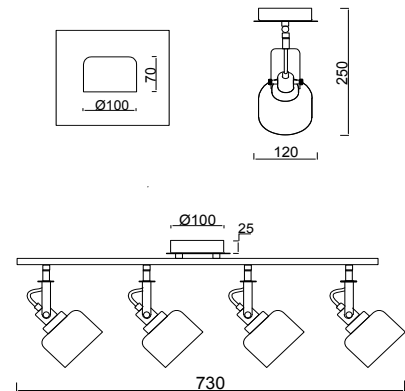

FREYA
TRADITION OF QUALITY

Instruction

FR5042CW-04B

4 x E14 (40W)

Model: FR5042CW-04B
Collection: Modern
Series: Evette

Wall Lamps