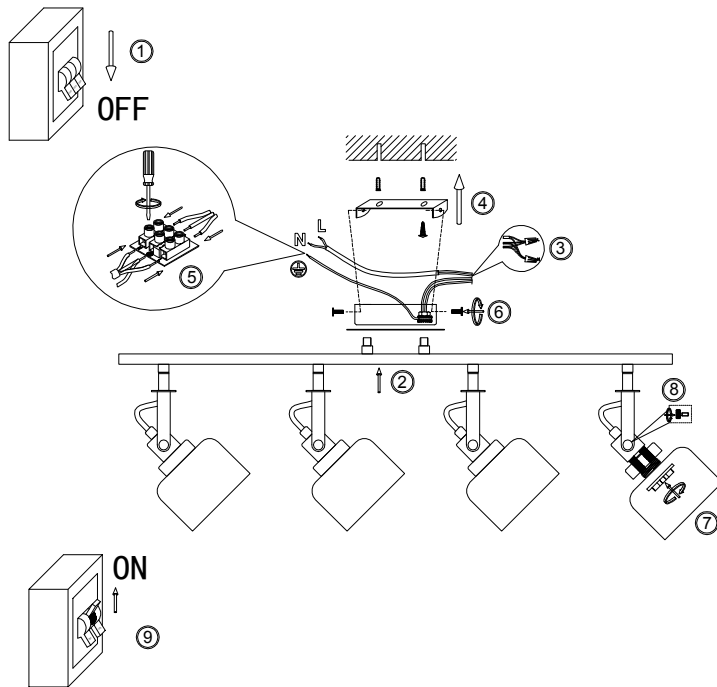

FREYA
TRADITION OF QUALITY

Instruction

FR5042CW-04B

4 x E14 (40W)

Model: FR5042CW-04B
Collection: Modern
Series: Evette

Wall Lamps