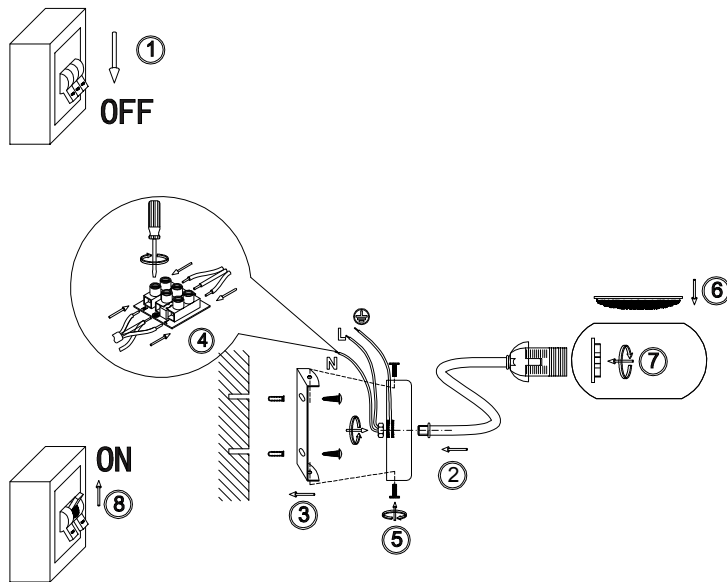

FREYA
TRADITION OF QUALITY

Instruction

FR5039WL-01CH

1 x E14 (40W)

Model: FR5039WL-01CH
Collection: Modern
Series: Miranda

Wall Lamps