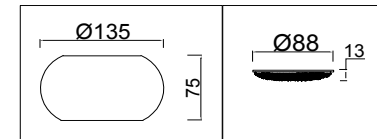

FREYA
TRADITION OF QUALITY

Instruction

FR5039WL-01CH

1 x E14 (40W)

Model: FR5039WL-01CH
Collection: Modern
Series: Miranda

Wall Lamps