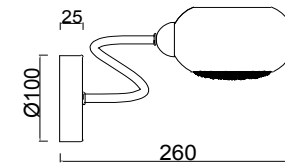

FREYA
TRADITION OF QUALITY

Instruction

FR5039WL-01CH

1 x E14 (40W)

Model: FR5039WL-01CH
Collection: Modern
Series: Miranda

Wall Lamps