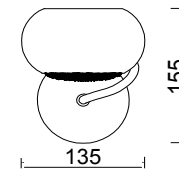

FREYA
TRADITION OF QUALITY

Instruction

FR5039WL-01CH

1 x E14 (40W)

Model: FR5039WL-01CH
Collection: Modern
Series: Miranda

Wall Lamps