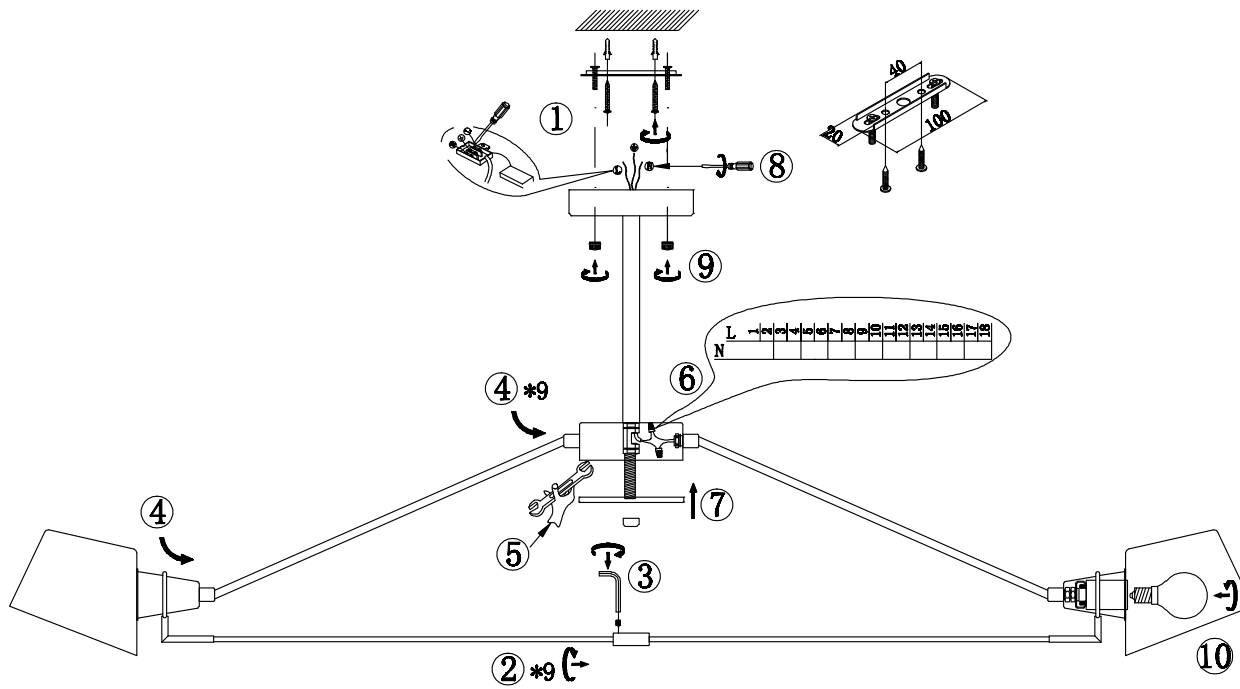

FREYA
TRADITION OF QUALITY

INSTRUCTION

MODEL: FR5038-CL-09-W

9 x E14 (40W)

FREYA-LIGHT.COM