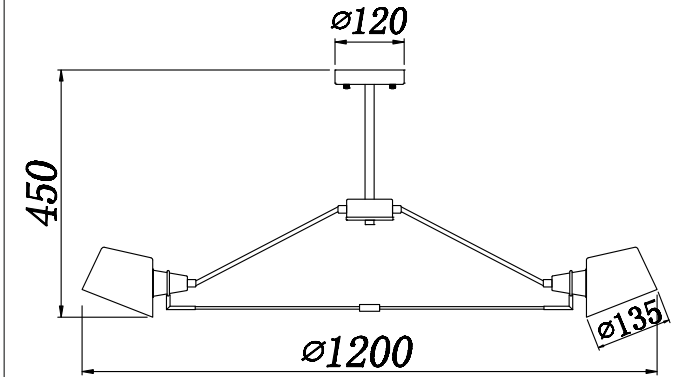

FREYA
TRADITION OF QUALITY

INSTRUCTION

MODEL: FR5038-CL-09-W

9 x E14 (40W)

FREYA-LIGHT.COM