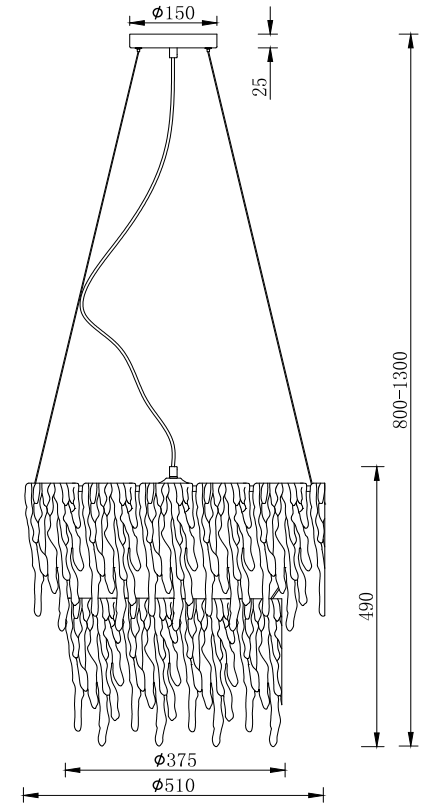

FREYA
TRADITION OF QUALITY

Instruction

FR5036PL-04CH

4 x E14 (40W)

Model: FR5036PL-04CH

Series: Pamela

Ceiling Lamps