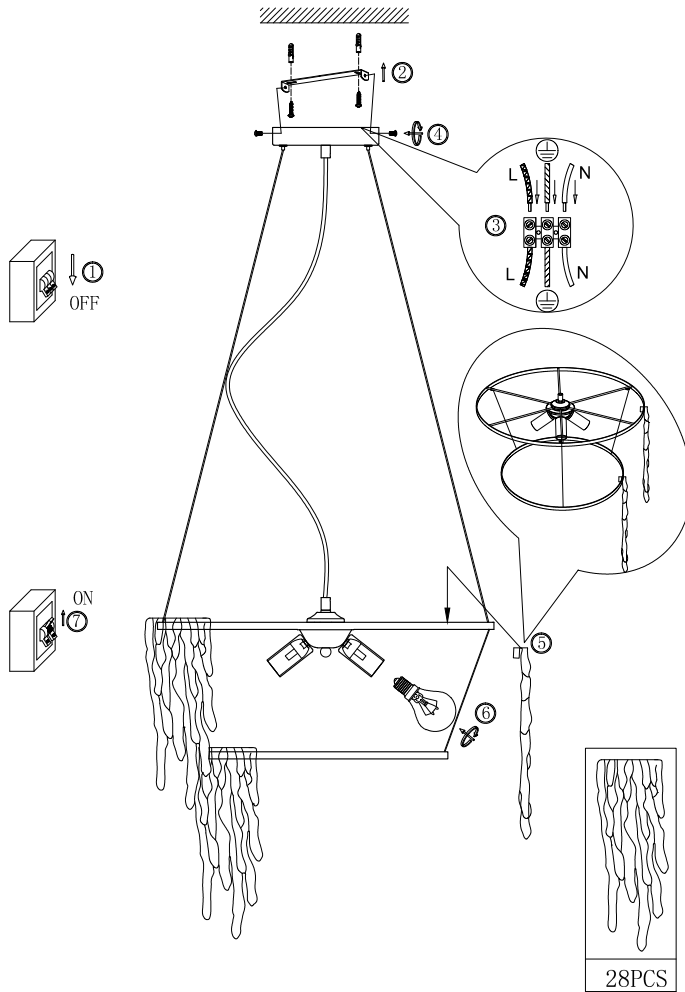

FREYA
TRADITION OF QUALITY

Instruction

FR5036PL-04CH

4 x E14 (40W)

Model: FR5036PL-04CH

Series: Pamela

Ceiling Lamps