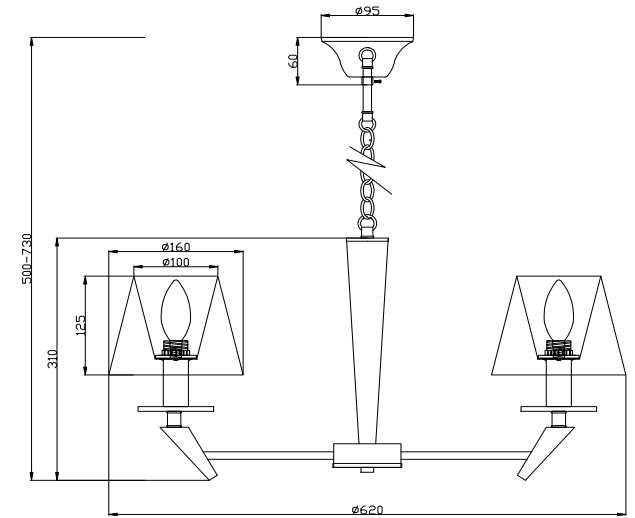

# Instruction

FR5031PL-05CH

5 x E14 (40W)

Model: FR5031PL-05CH

Series: Una

Ceiling Lamps