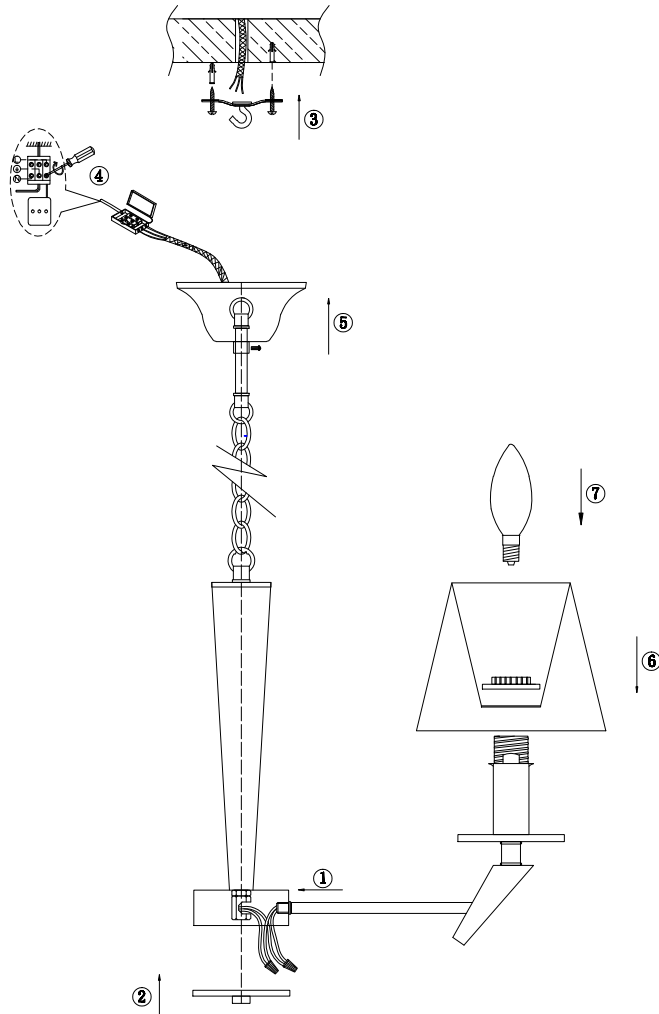

# Instruction

FR5031PL-05CH

5 x E14 (40W)

Model: FR5031PL-05CH

Series: Una

Ceiling Lamps