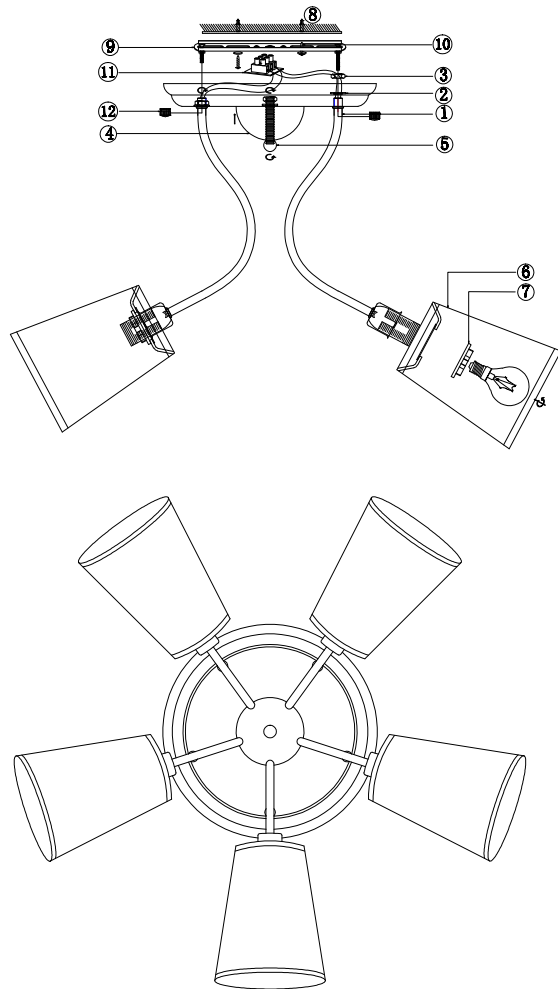

FREYA
TRADITION OF QUALITY

Instruction

FR5030CL-05B

5 x E14 (40W)

Model: FR5030CL-05B

Series: Odri

Ceiling Lamps