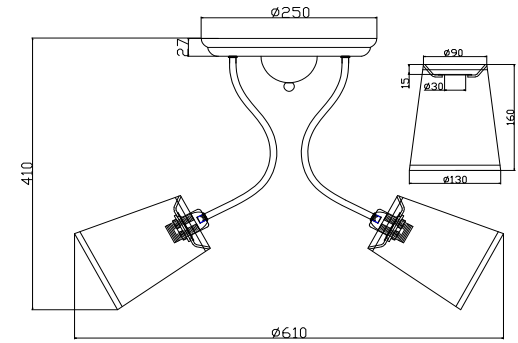

FREYA
TRADITION OF QUALITY

Instruction

FR5030CL-05B

5 x E14 (40W)

Model: FR5030CL-05B

Series: Odri

Ceiling Lamps