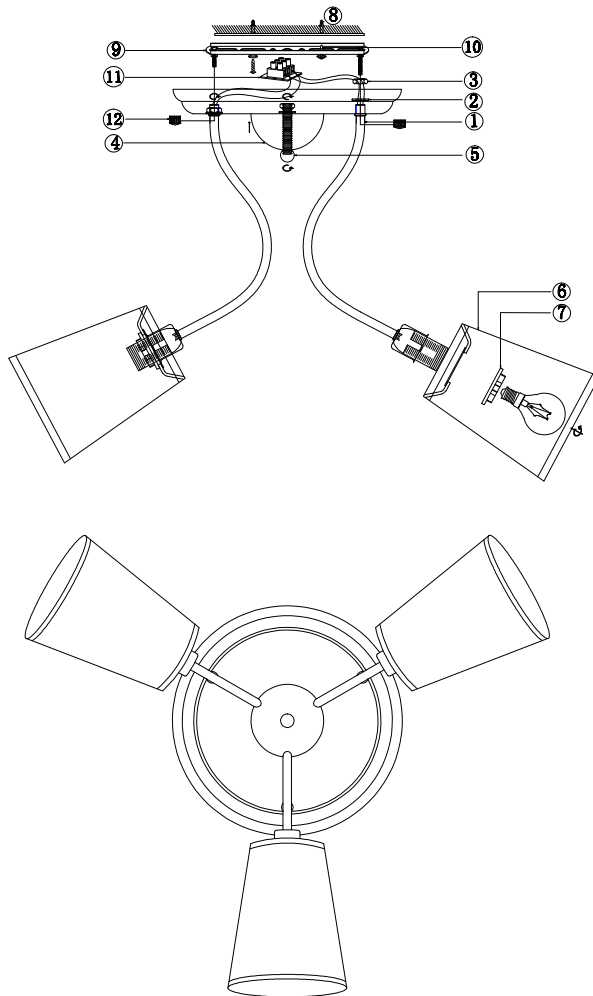

FREYA
TRADITION OF QUALITY

Instruction

FR5030CL-03B

3 x E14 (40W)

Model: FR5030CL-03B

Series: Odri

Ceiling Lamps