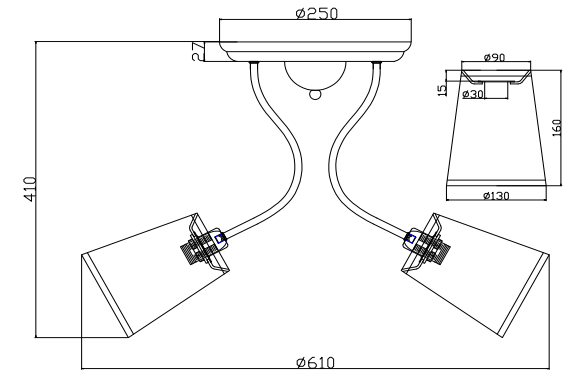

FREYA
TRADITION OF QUALITY

Instruction

FR5030CL-03B

3 x E14 (40W)

Model: FR5030CL-03B

Series: Odri

Ceiling Lamps