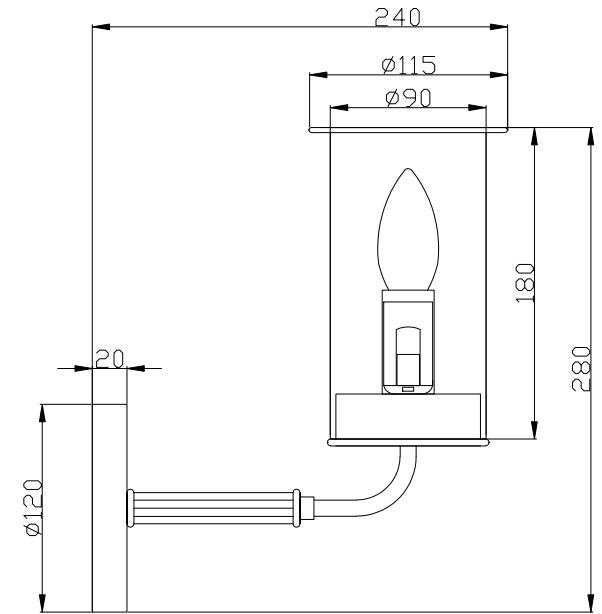

FREYA
TRADITION OF QUALITY

Instruction

FR5029WL-01B

1 x E14 (40W)

Model: FR5029WL-01B
Collection: Modern

Wall Lamps