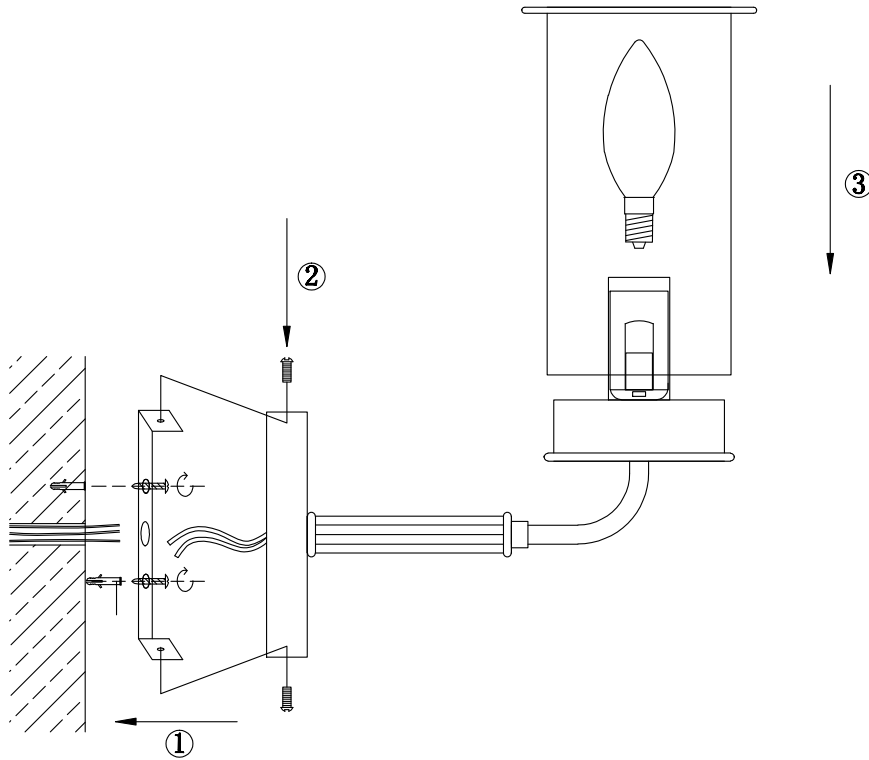

FREYA
TRADITION OF QUALITY

Instruction

FR5029WL-01B

1 x E14 (40W)

Model: FR5029WL-01B
Collection: Modern

Wall Lamps