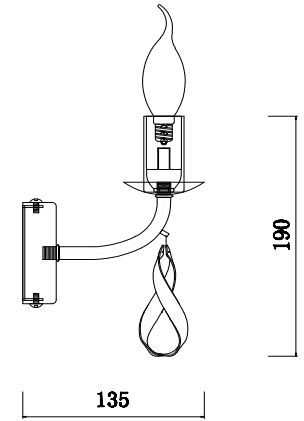

# Instruction

FR5027WL-01S

1 x E14 (40W)

Model: FR5027WL-01S  
Series: Sealy

Wall Lamps