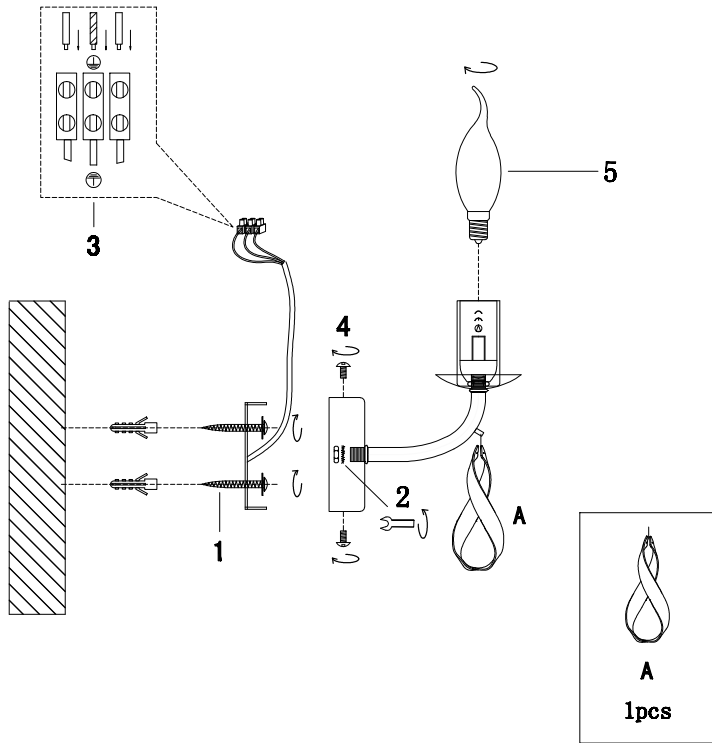

# Instruction

FR5027WL-01S

1 x E14 (40W)

Model: FR5027WL-01S  
Series: Sealy

Wall Lamps