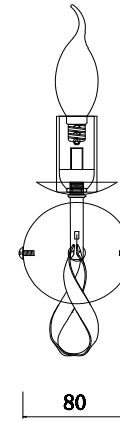

# Instruction

FR5027WL-01S

1 x E14 (40W)

Model: FR5027WL-01S  
Series: Sealy

Wall Lamps