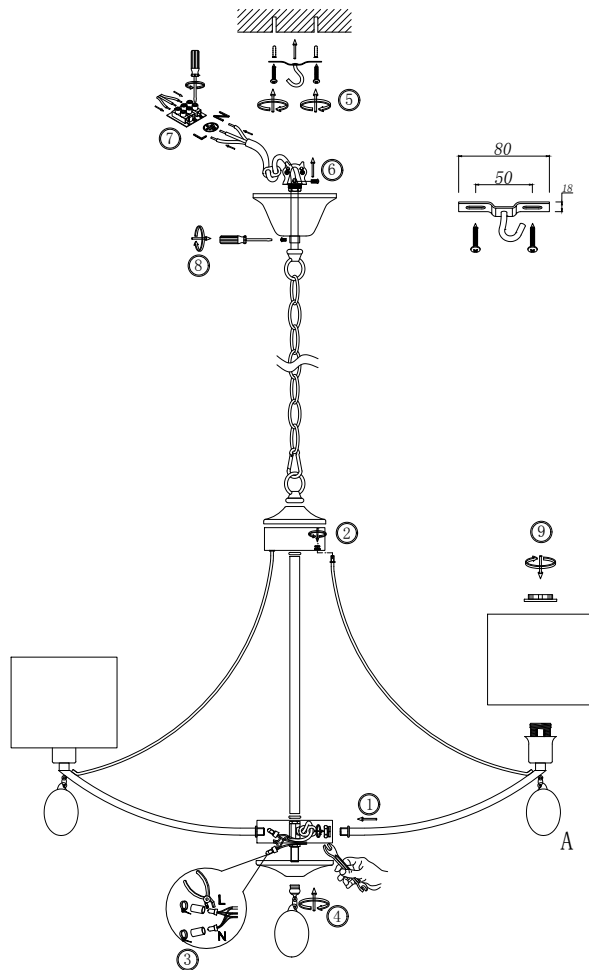

# Instruction

FR5026PL-07CH

7 x E14 (40W)

Model: FR5026PL-07CH

Series: Silinda

Ceiling Lamps