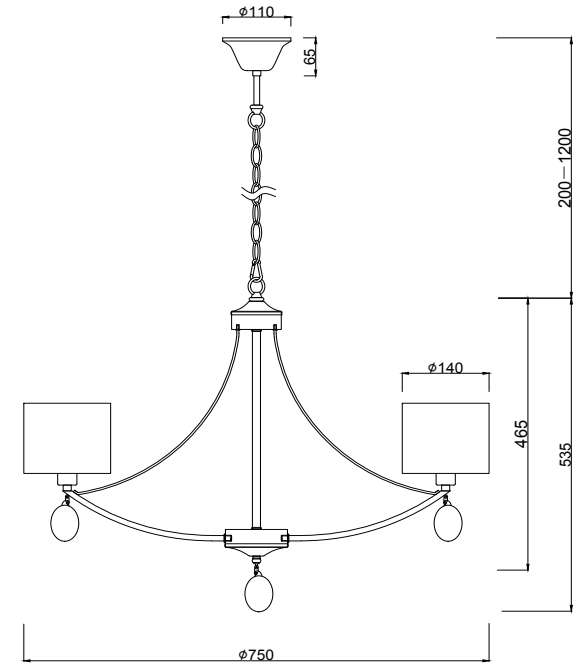

# Instruction

FR5026PL-07CH

7 x E14 (40W)

Model: FR5026PL-07CH

Series: Silinda

Ceiling Lamps