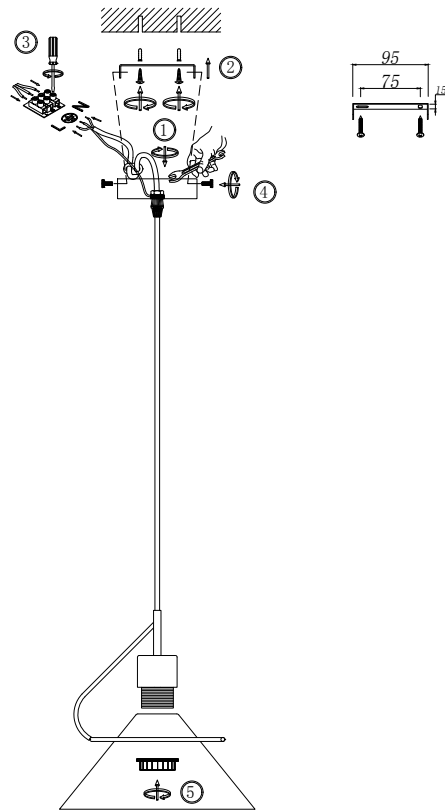

FREYA
TRADITION OF QUALITY

Instruction

FR5025PL-01B

1 x E27 (60W)

Model: FR5025PL-01B

Series: Amis

Ceiling Lamps