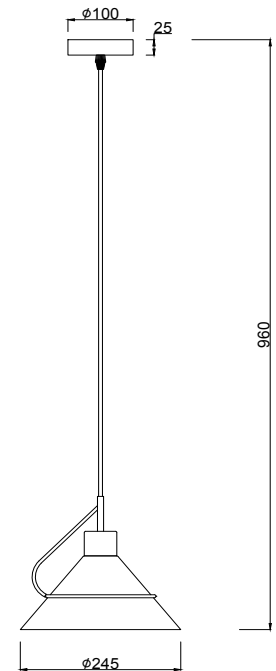

FREYA
TRADITION OF QUALITY

Instruction

FR5025PL-01B

1 x E27 (60W)

Model: FR5025PL-01B

Series: Amis

Ceiling Lamps