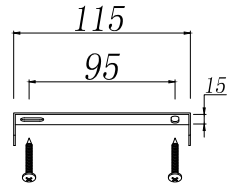

FREYA
TRADITION OF QUALITY

Instruction

FR5024WL-01GR

1 x E14 (40W)

Model: FR5024WL-01GR
Series: Seona

Wall Lamps