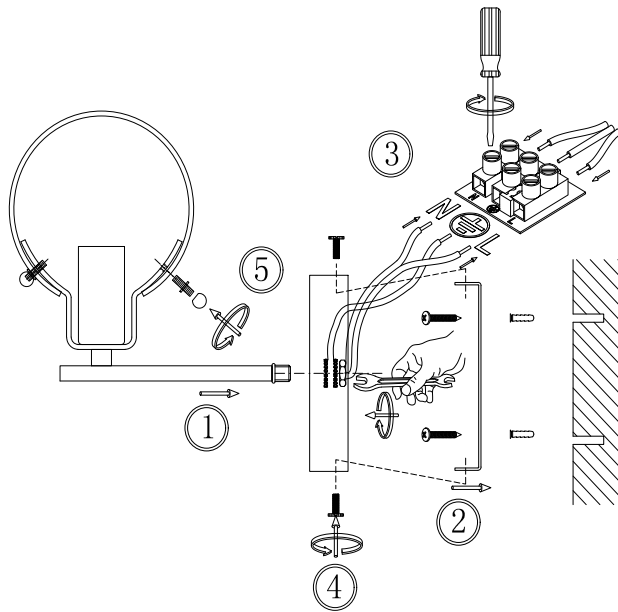

FREYA
TRADITION OF QUALITY

Instruction

FR5024WL-01GR

1 x E14 (40W)

Model: FR5024WL-01GR
Series: Seona

Wall Lamps