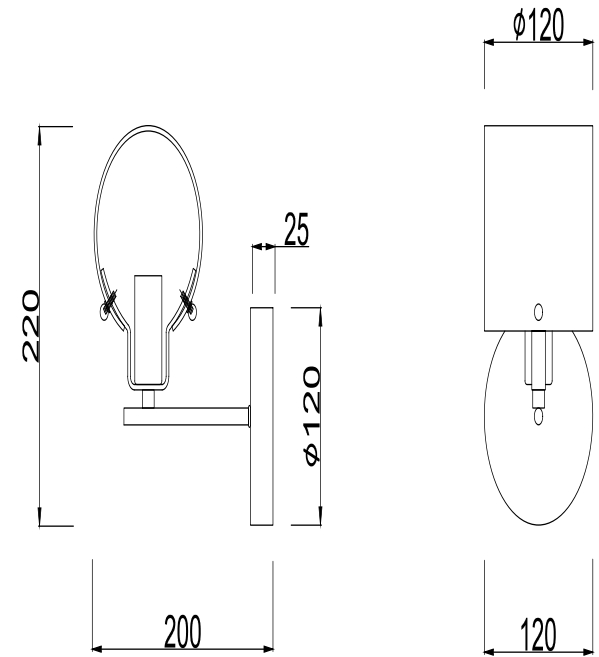

FREYA
TRADITION OF QUALITY

Instruction

FR5024WL-01GR

1 x E14 (40W)

Model: FR5024WL-01GR
Series: Seona

Wall Lamps