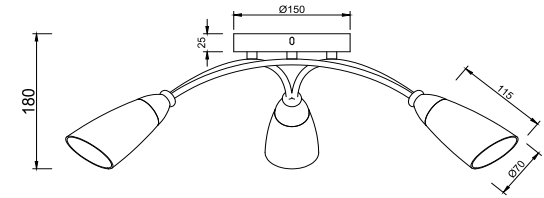

FREYA
TRADITION OF QUALITY

Instruction

FR5021CL-03BZ

3 x E14 (40W)

Model: FR5021CL-03BZ

Series: Alice

Ceiling Lamps