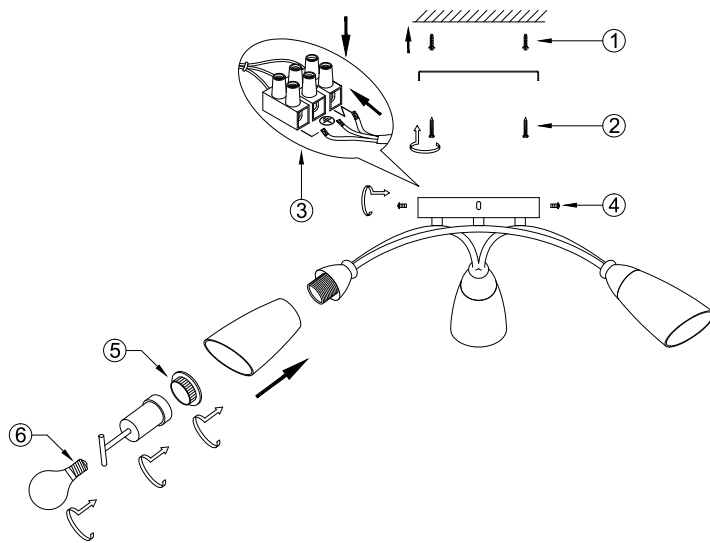

FREYA
TRADITION OF QUALITY

Instruction

FR5021CL-03BZ

3 x E14 (40W)

Model: FR5021CL-03BZ

Series: Alice

Ceiling Lamps