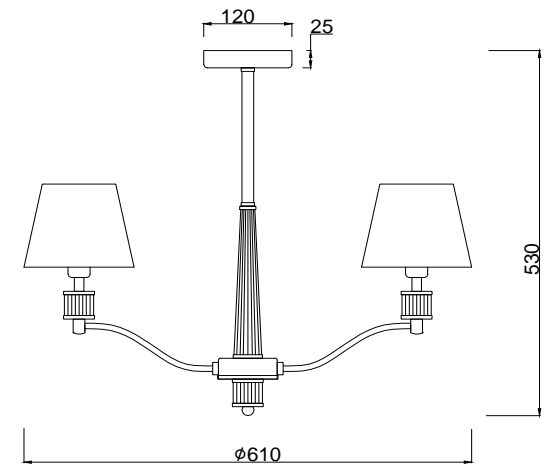

# Instruction

FR5020PL-05CH

5 x E14 (40W)

Model: FR5020PL-05CH  
Series: Clarissa

Ceiling Lamps