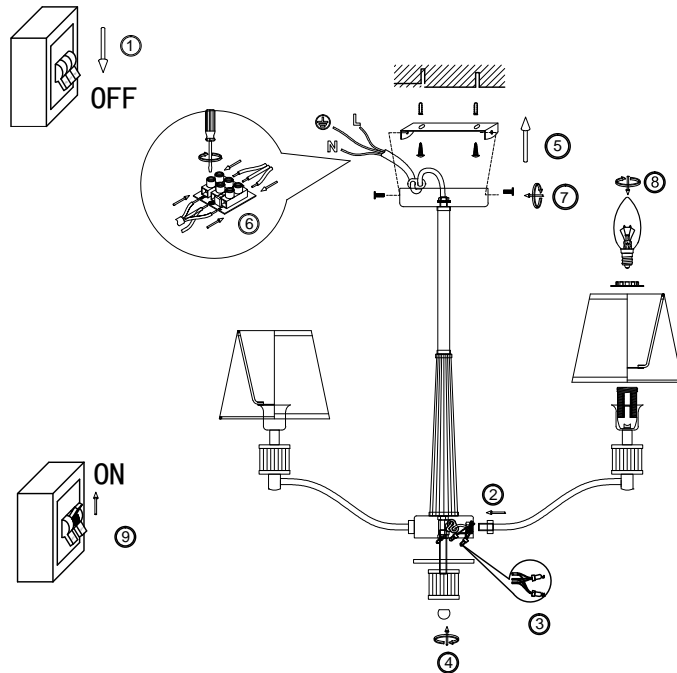

# Instruction

FR5020PL-05CH

5 x E14 (40W)

Model: FR5020PL-05CH  
Series: Clarissa

Ceiling Lamps