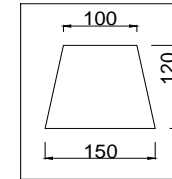

# Instruction

FR5020PL-05CH

5 x E14 (40W)

Model: FR5020PL-05CH  
Series: Clarissa

Ceiling Lamps