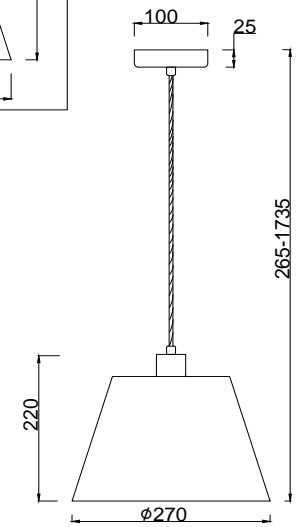

FREYA
TRADITION OF QUALITY

Instruction

FR5020PL-01CH

1 x E27 (60W)

Model: FR5020PL-01CH
Series: Clarissa

Ceiling Lamps