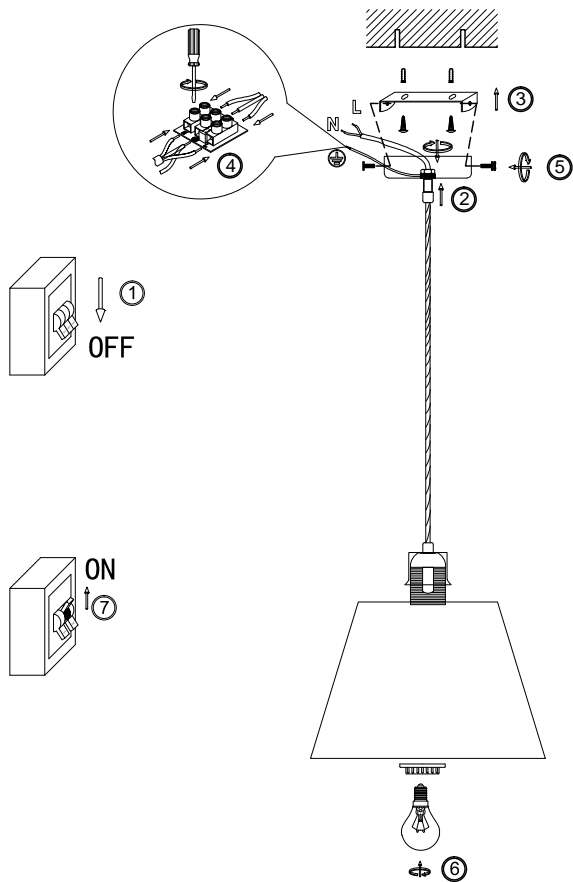

FREYA
TRADITION OF QUALITY

Instruction

FR5020PL-01CH

1 x E27 (60W)

Model: FR5020PL-01CH
Series: Clarissa

Ceiling Lamps