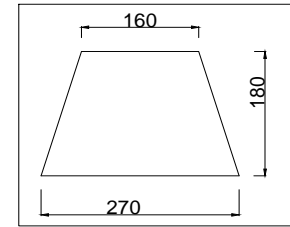

FREYA
TRADITION OF QUALITY

Instruction

FR5020PL-01CH

1 x E27 (60W)

Model: FR5020PL-01CH
Series: Clarissa

Ceiling Lamps