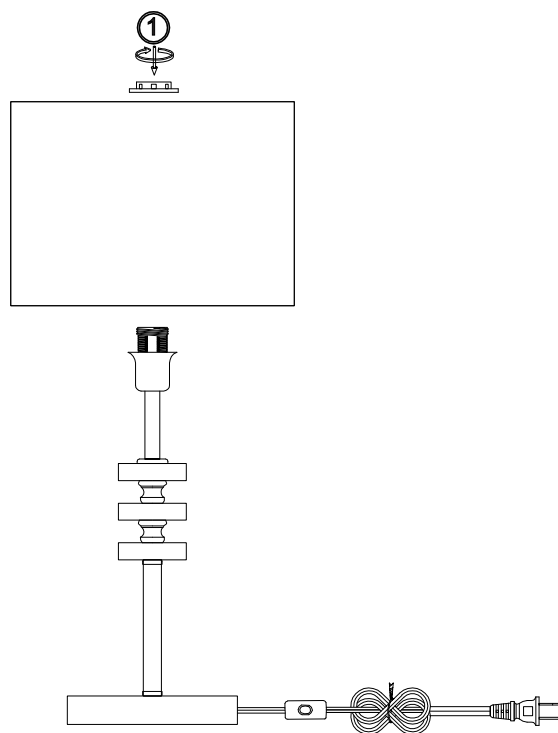

Instruction

FR5015TL-01G

1 x E14 (40W)

Model: FR5015TL-01G

Series: Tiana

Table Lamps