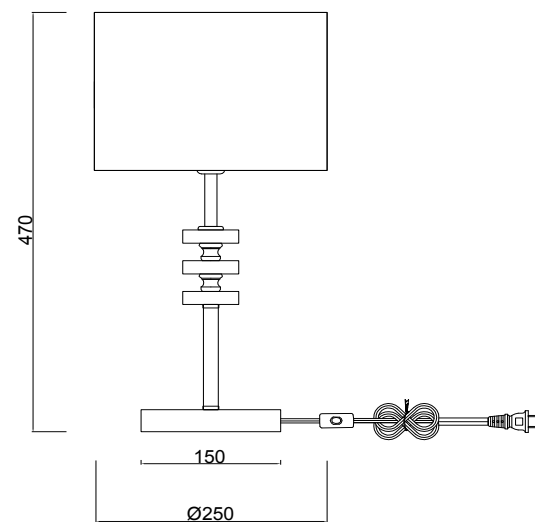

Instruction

FR5015TL-01G

1 x E14 (40W)

Model: FR5015TL-01G

Series: Tiana

Table Lamps